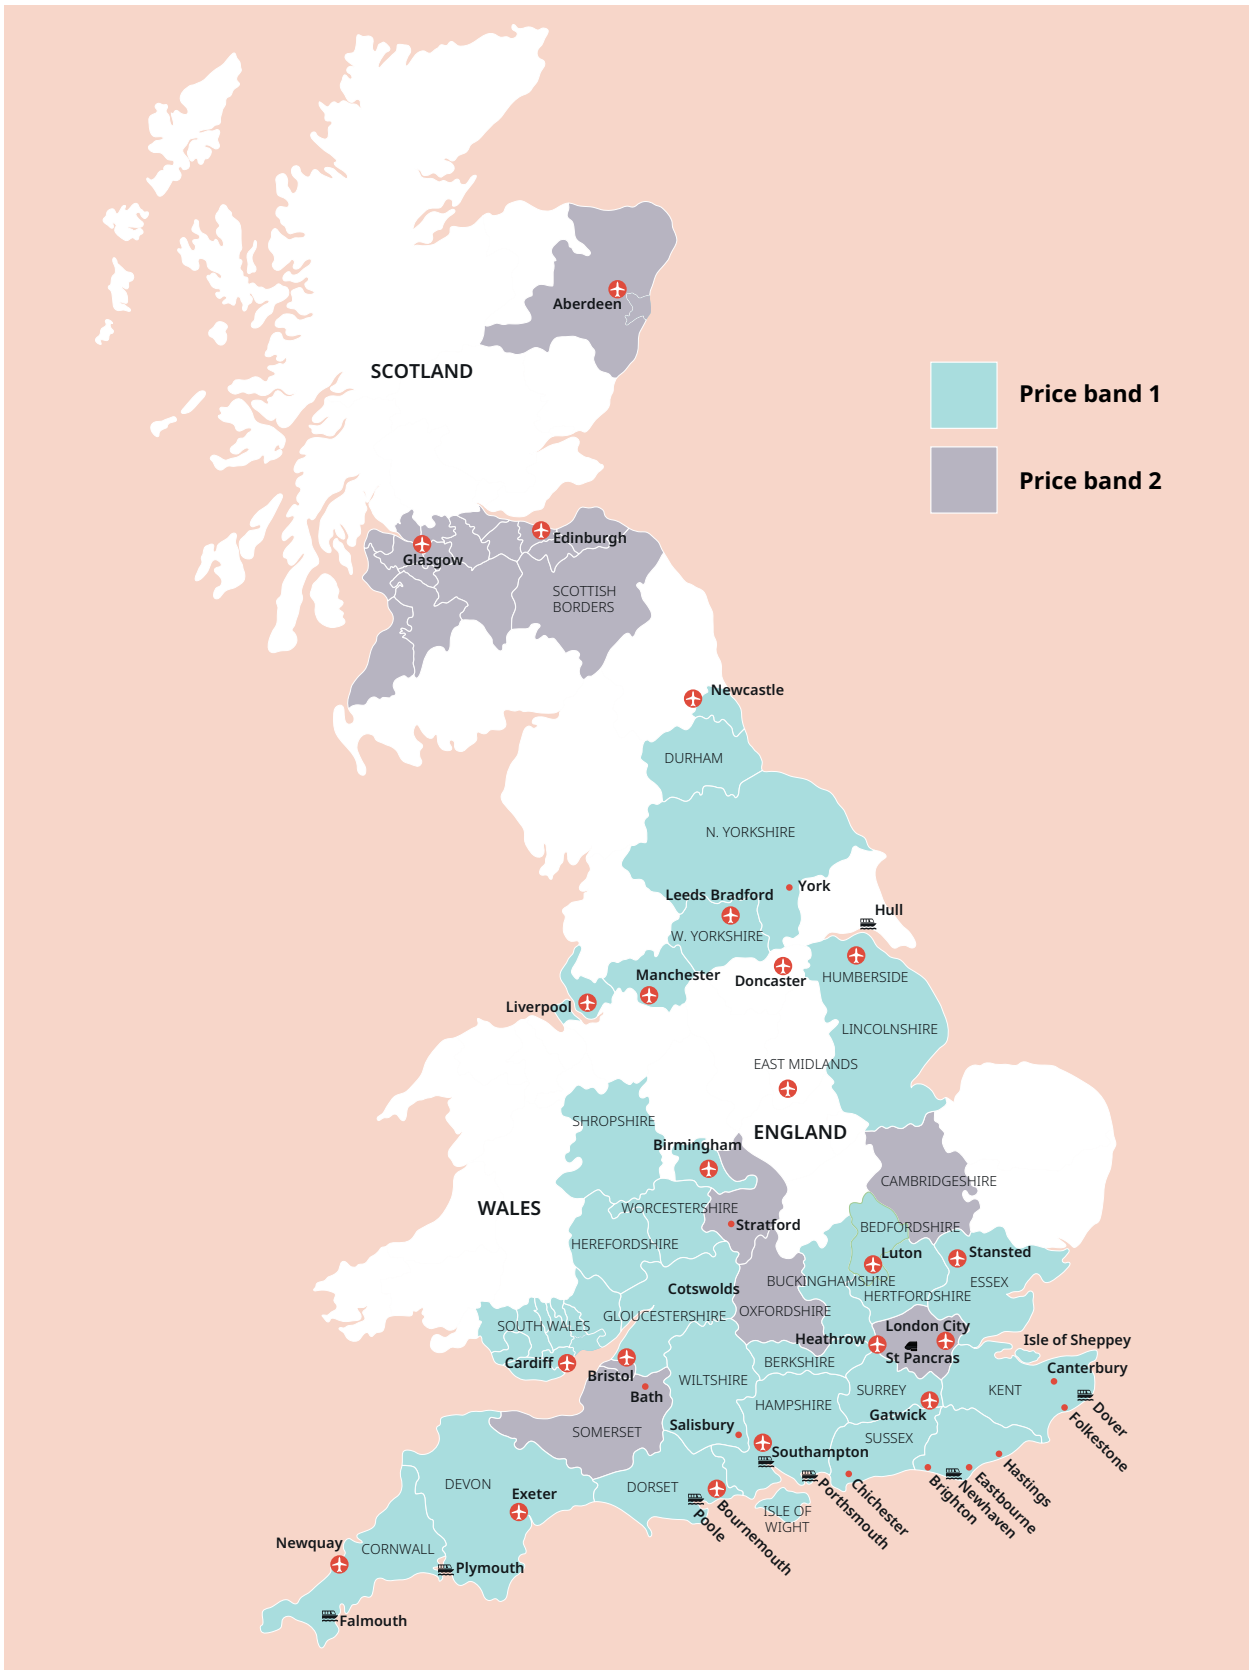

Countries

20 languages
30+ countries worldwide

UK English

UK English

Tower Bridge, London

Cornwall

Classic home tuition language programme

Price Band	15hrs lessons	20hrs lessons	25hrs lessons	30hrs lessons	Extra night full board
1	£1,030	£1,220	£1,410	£1,595	£110
2	£1,145	£1,335	£1,525	£1,710	£120