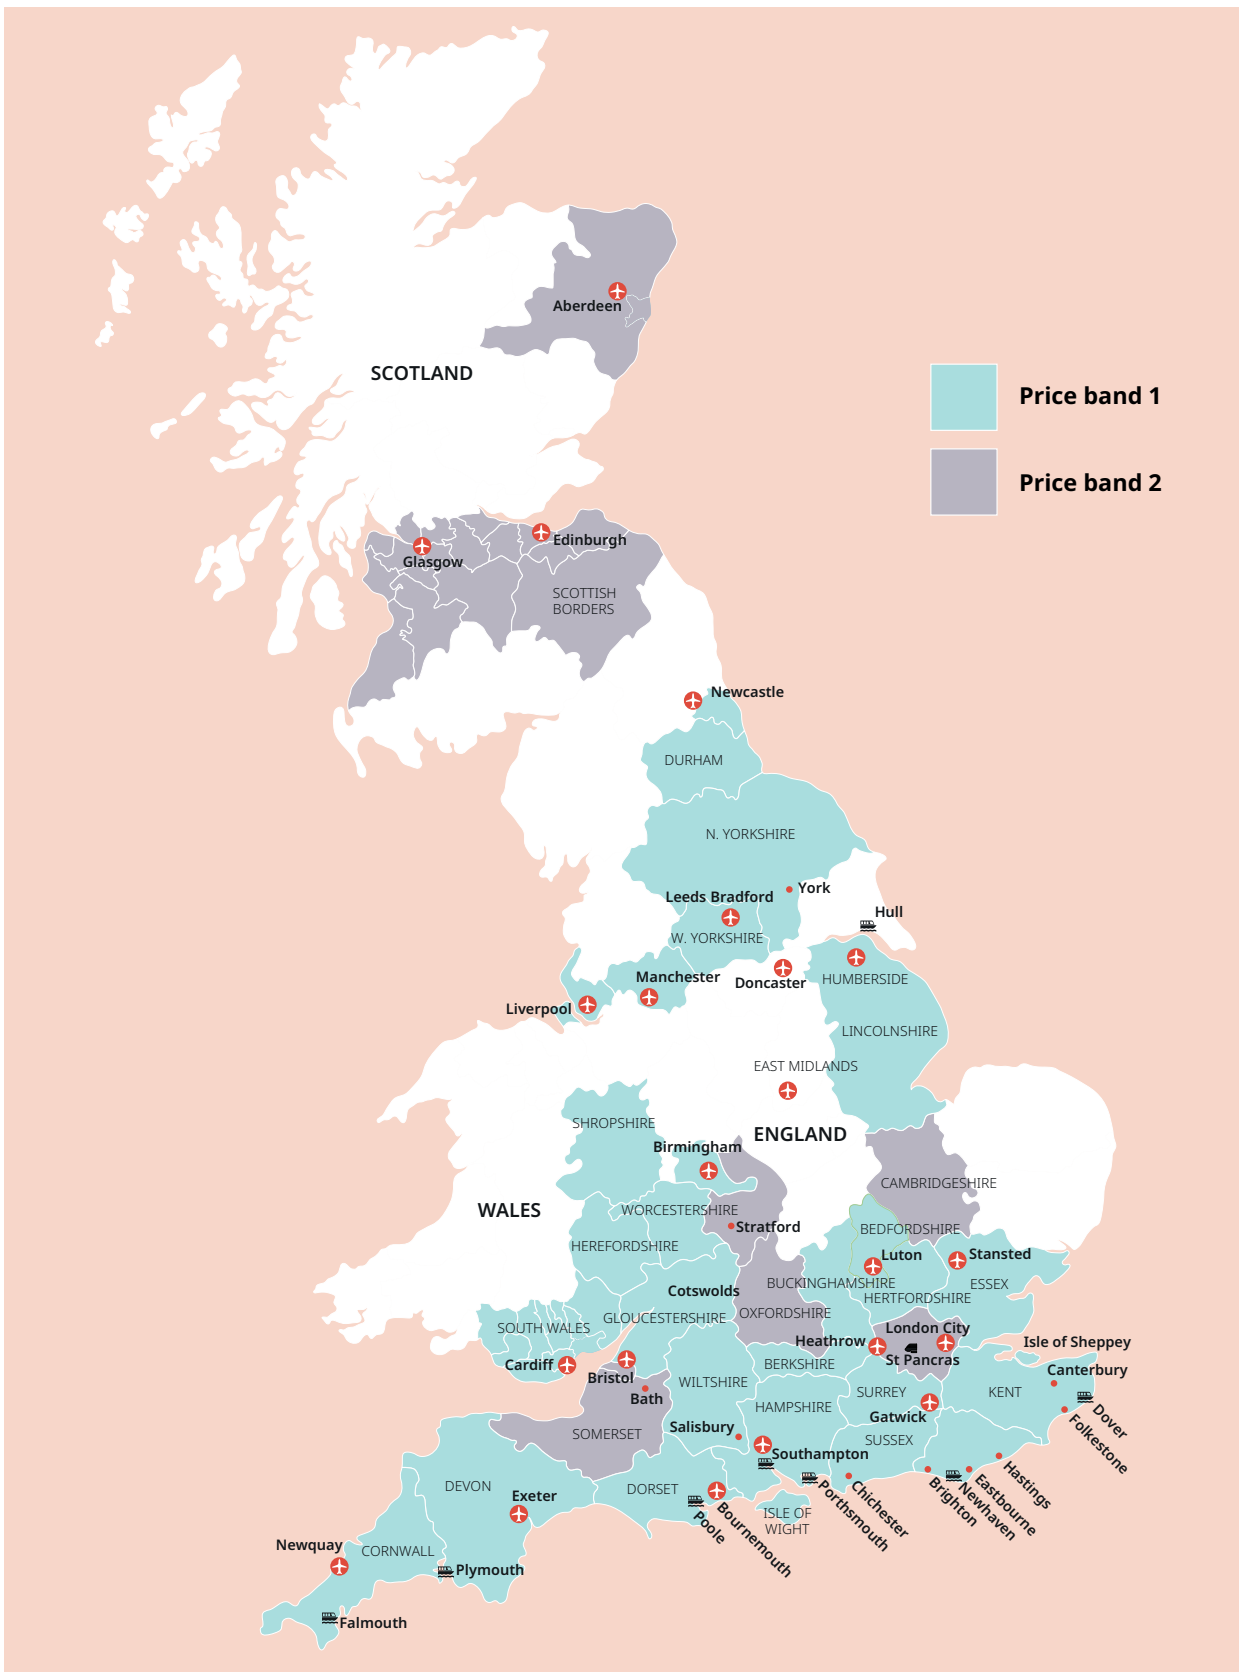

 +43 720116182
 +48 223 988 072

UK English

UK English

Tower Bridge, London

Cornwall

Classic home tuition language programme

Price Band	15hrs lessons	20hrs lessons	25hrs lessons	30hrs lessons	Extra night full board
1	£1,030	£1,220	£1,410	£1,595	£110
2	£1,145	£1,335	£1,525	£1,710	£120