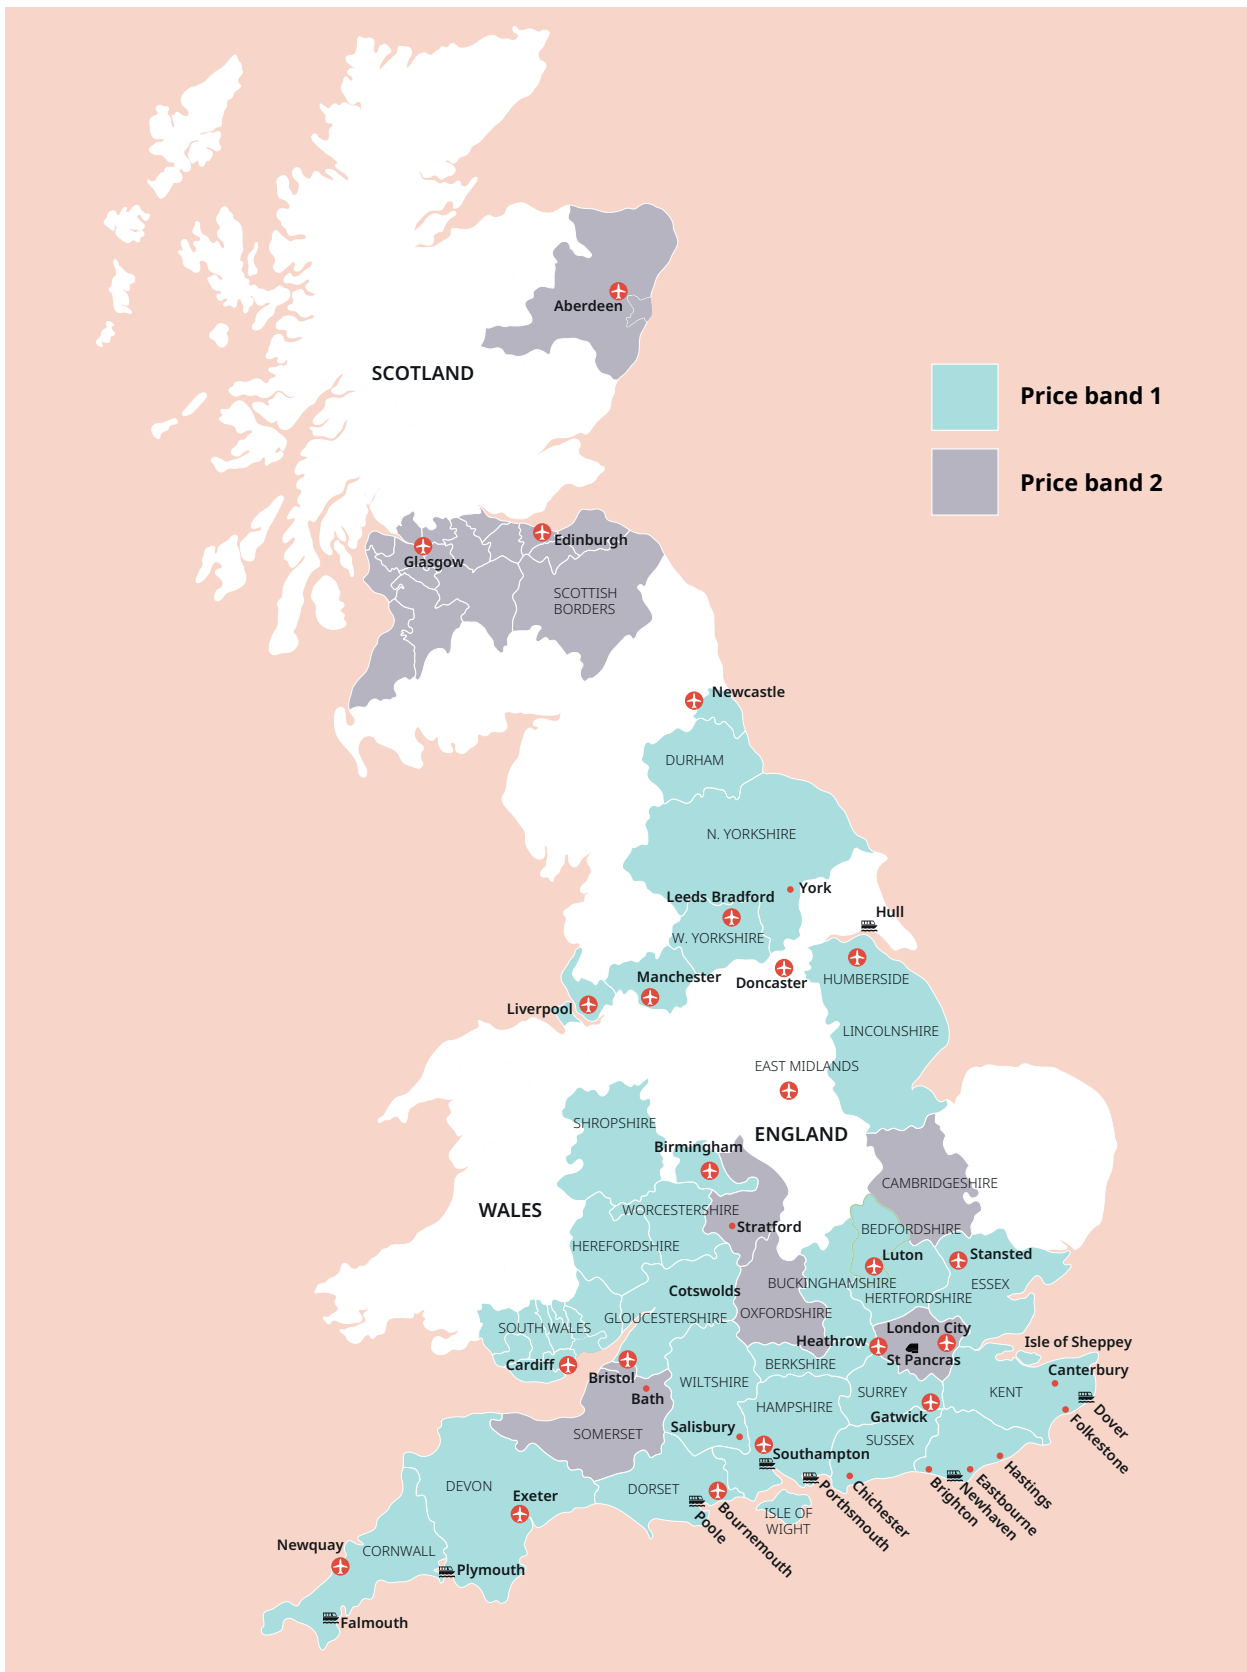

 +43 720116182
 +48 223 988 072

UK English

UK English

Tower Bridge, London

Cornwall

Classic home tuition language programme

Price Band	15hrs lessons	20hrs lessons	25hrs lessons	30hrs lessons	Extra night full board
1	£1,030	£1,220	£1,410	£1,595	£110
2	£1,145	£1,335	£1,525	£1,710	£120