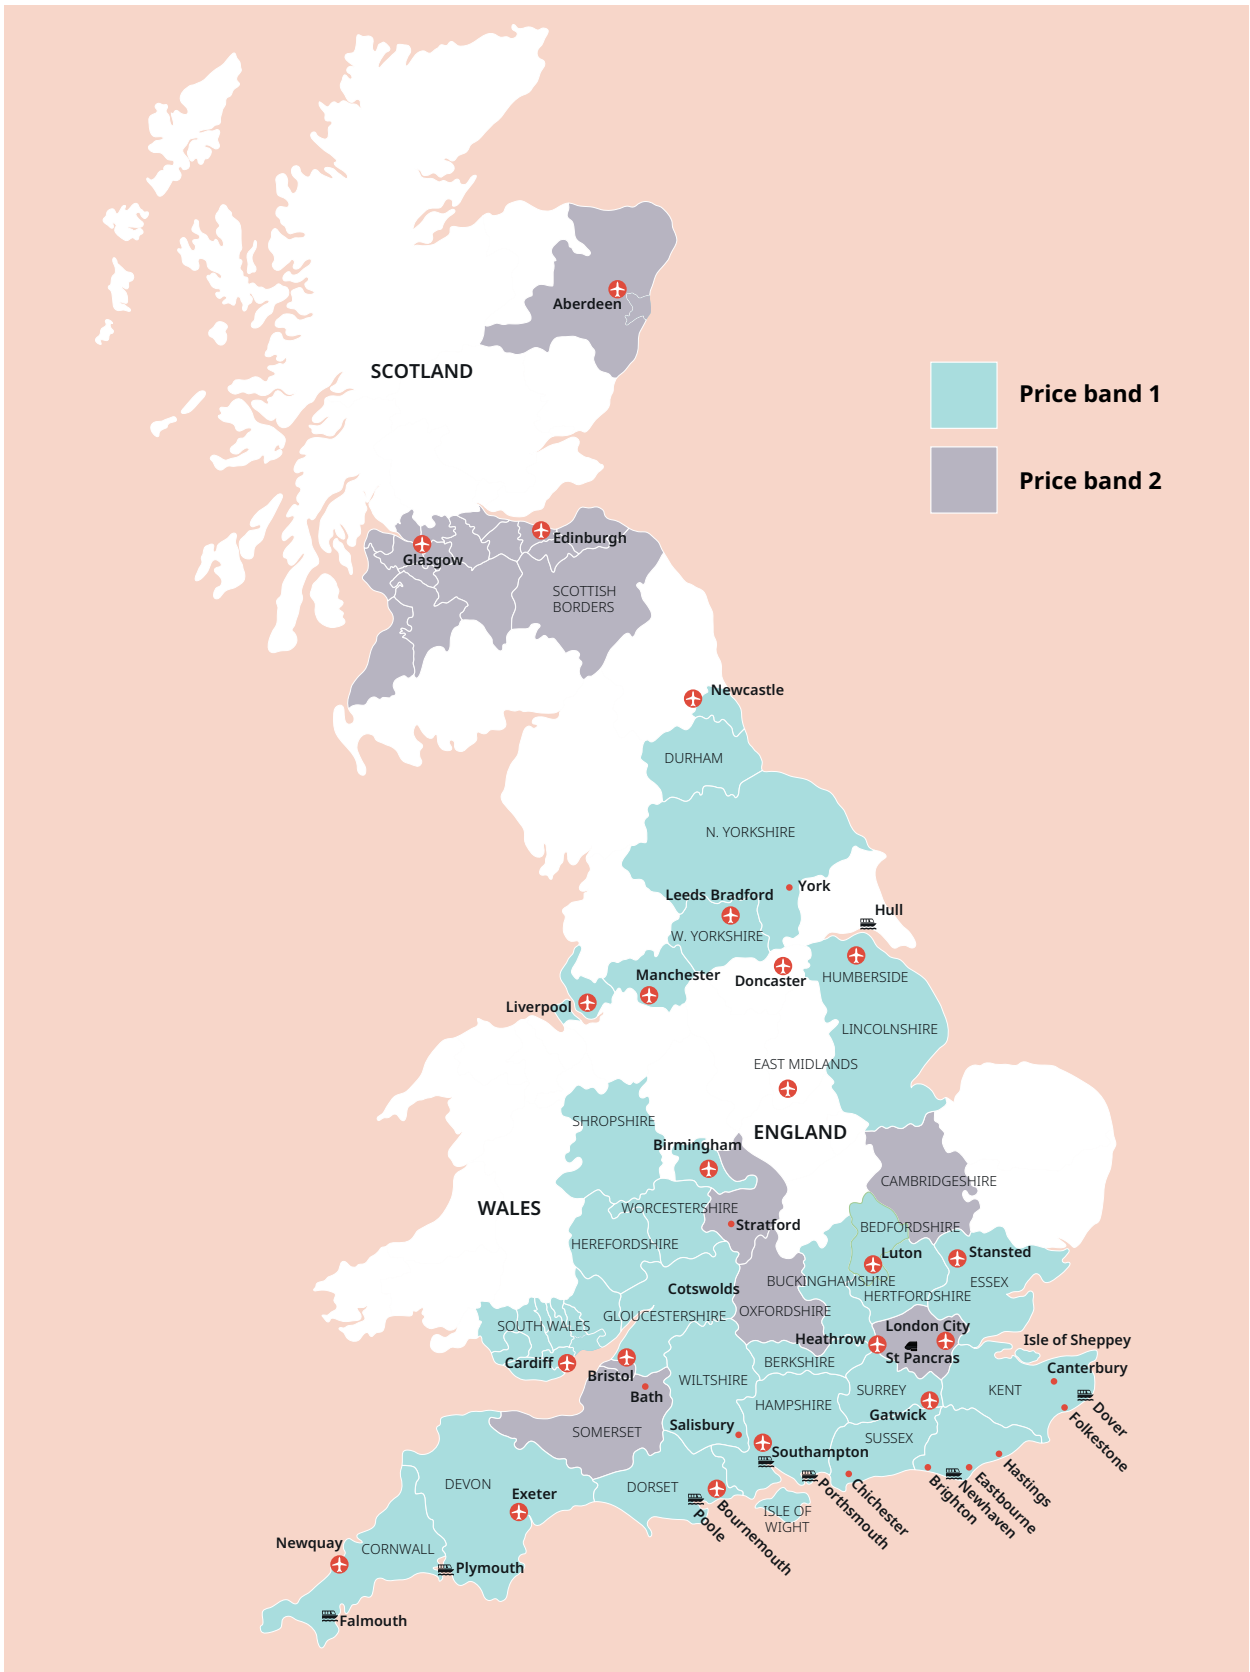

UK English

LanguageCourse^{net} Book at worldwide lowest price at:
<https://www.languagecourse.net/school-study--live-in-your-teachers-home-modena.php3>

🇺🇸 +1 646 503 18 10
🇧🇷 +31 858880253

🇬🇧 +44 330 124 03 17
🇩🇪 +7 4995000466

🇪🇸 +34 93 220 38 75
🇫🇷 +46 844 68 36 76

🇮🇹 +33 1-78416974
🇩🇰 +47 219 30 570

🇨🇦 +41 225 180 700
🇨🇭 +45 898 83 996

🇩🇪 +49 221 162 56897
🇮🇹 +39 02-94751194

🇮🇹 +43 720116182
🇮🇹 +48 223 988 072

🇨🇦 +81 345 895 399   🇧🇷 +55 213 958 08 76   🇨🇦 +86 19816218990