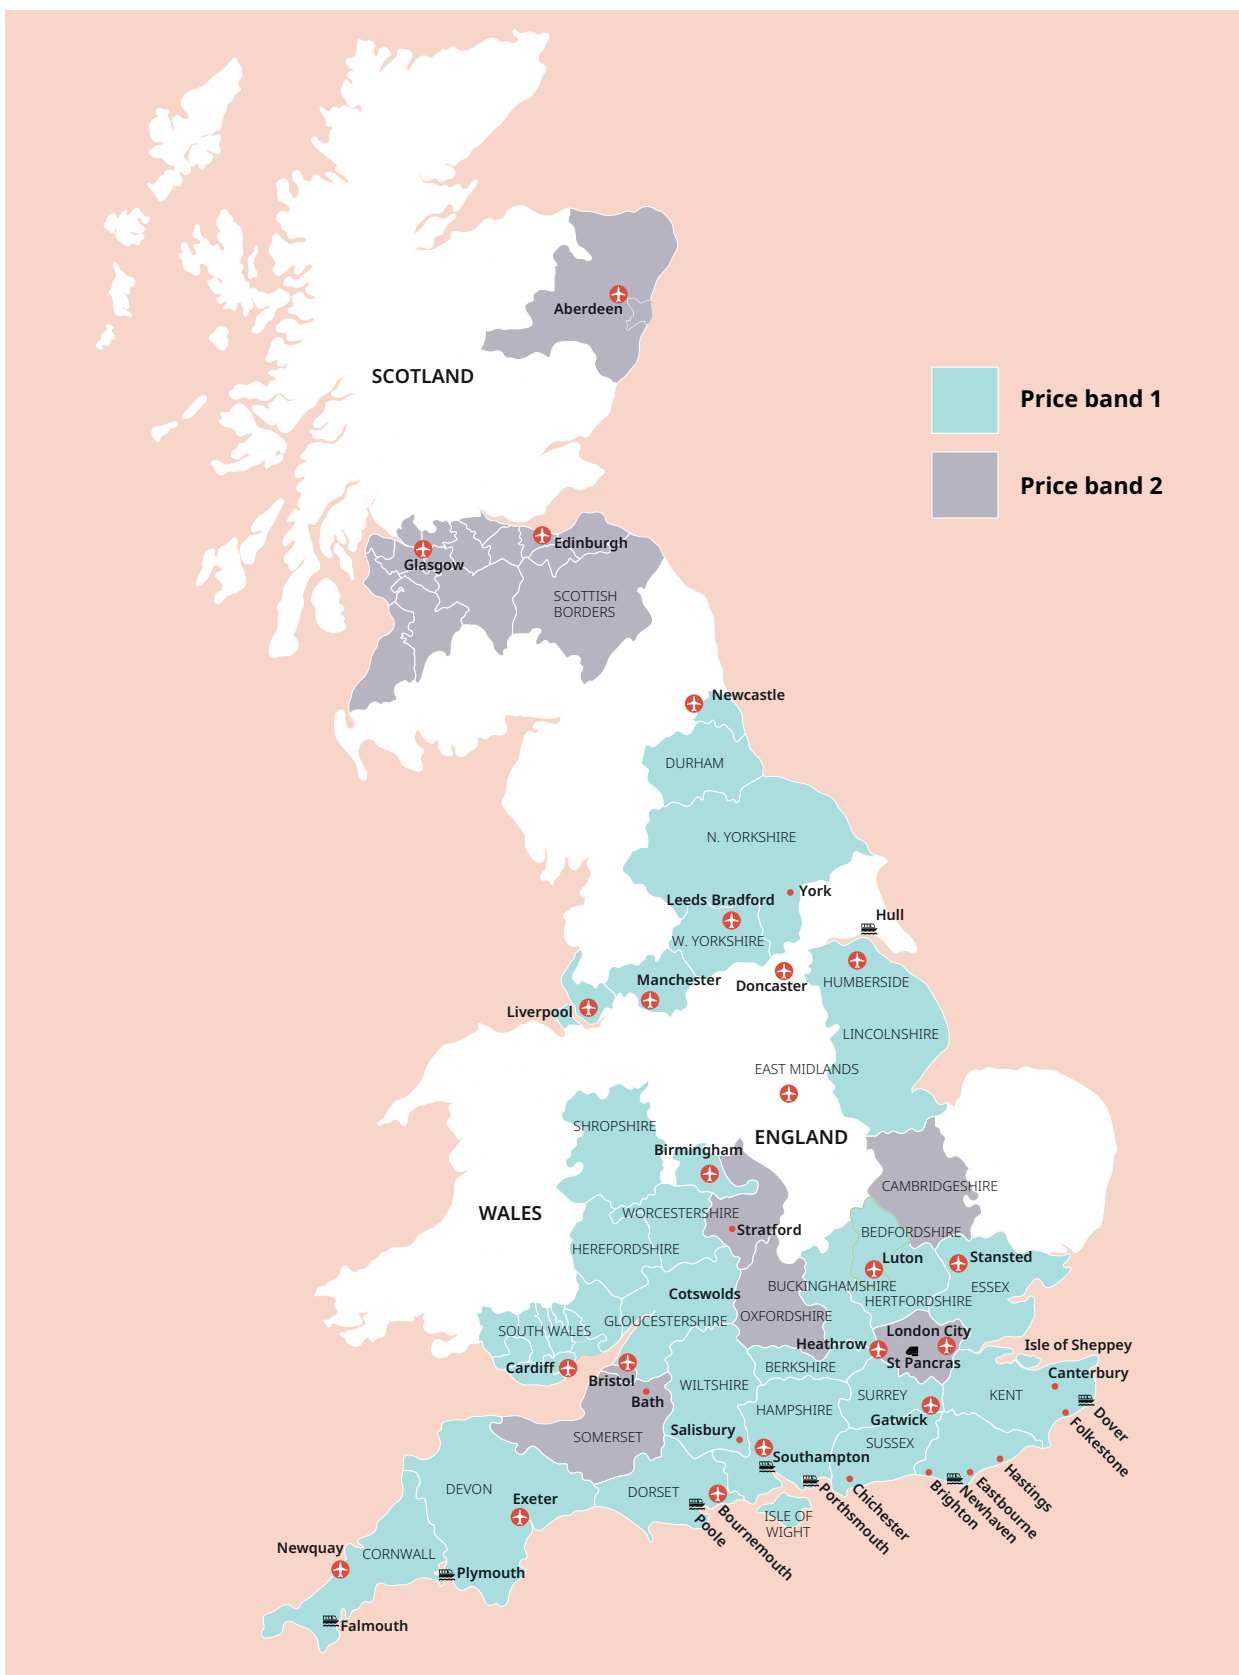

UK English

UK English

Tower Bridge, London

Cornwall

Classic home tuition language programme

| Price Band | 15hrs lessons | 20hrs lessons | 25hrs lessons | 30hrs lessons | Extra night full board |
|------------|---------------|---------------|---------------|---------------|------------------------|
| 1 | £1,030 | £1,220 | £1,410 | £1,595 | £110 |
| 2 | £1,145 | £1,335 | £1,525 | £1,710 | £120 |