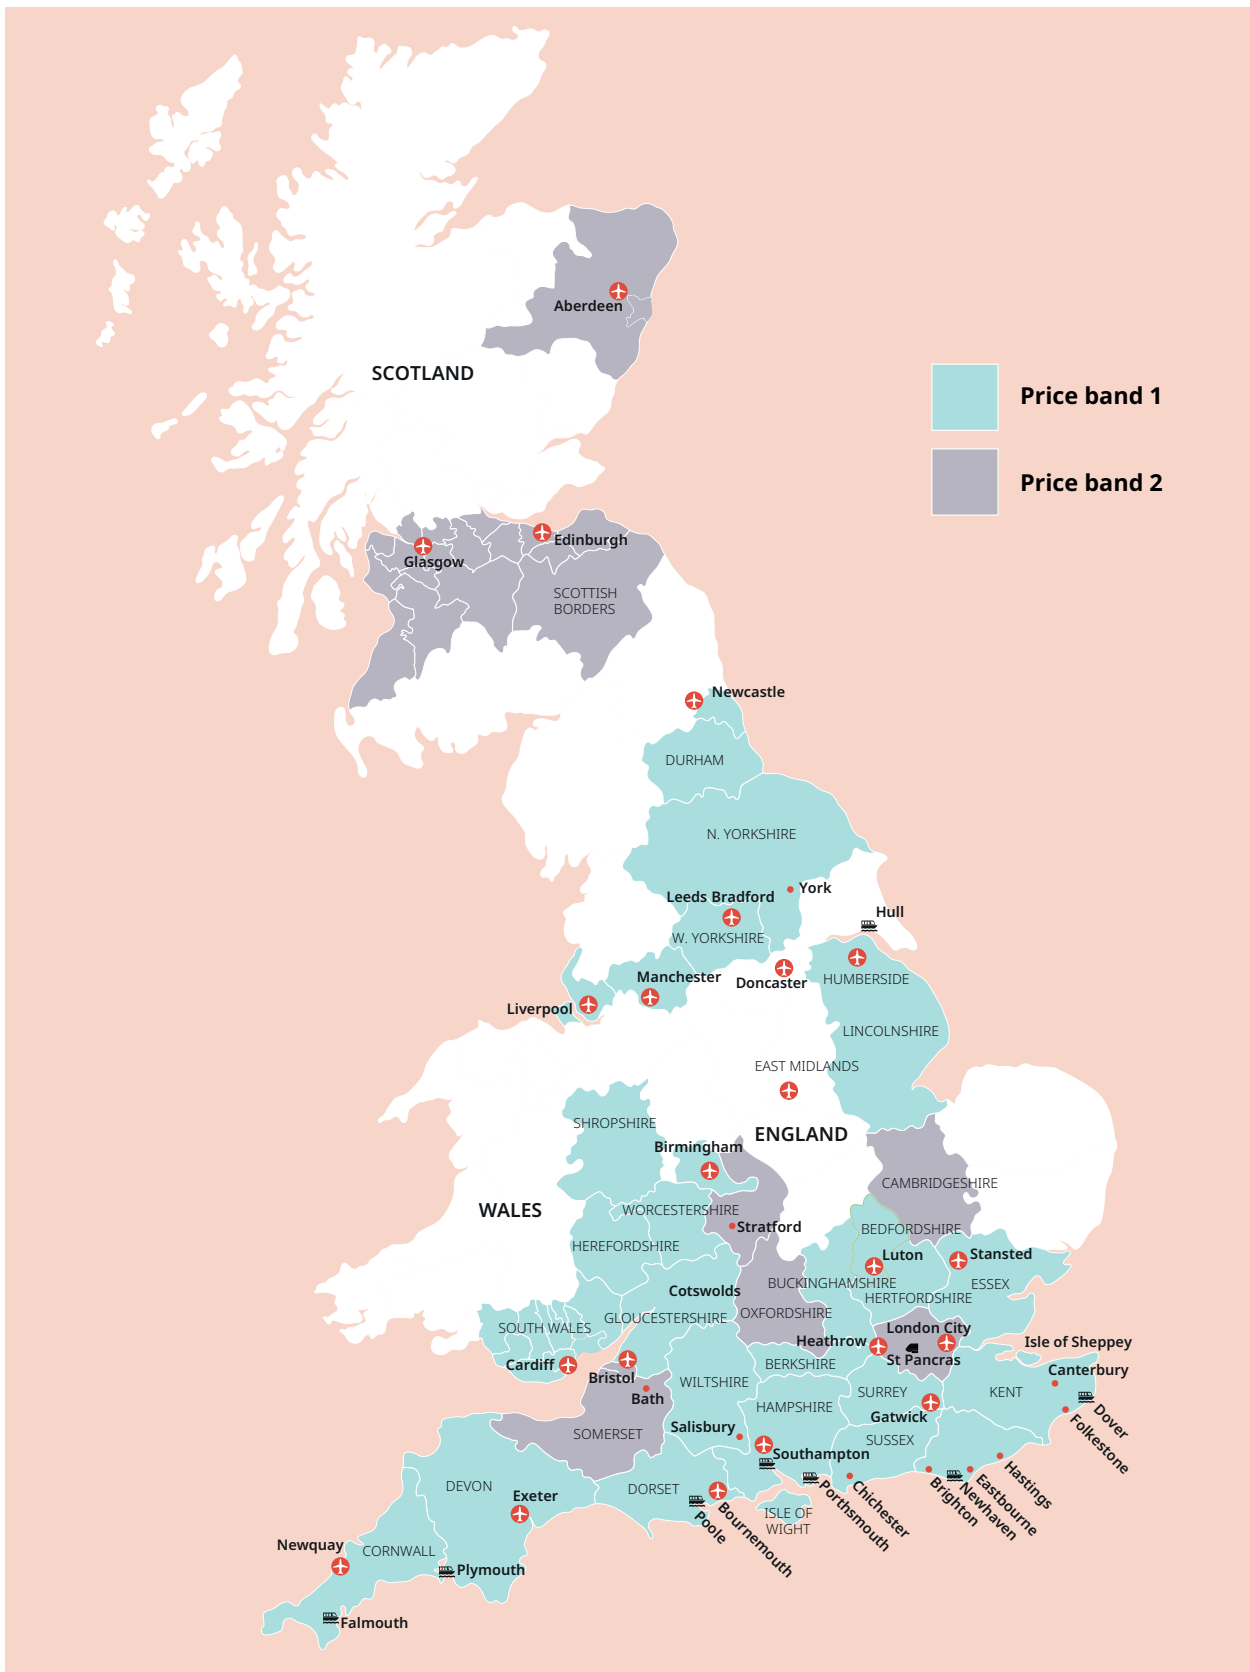

UK English

UK English

Tower Bridge, London

Cornwall

Classic home tuition language programme

Price Band	15hrs lessons	20hrs lessons	25hrs lessons	30hrs lessons	Extra night full board
1	£1,030	£1,220	£1,410	£1,595	£110
2	£1,145	£1,335	£1,525	£1,710	£120