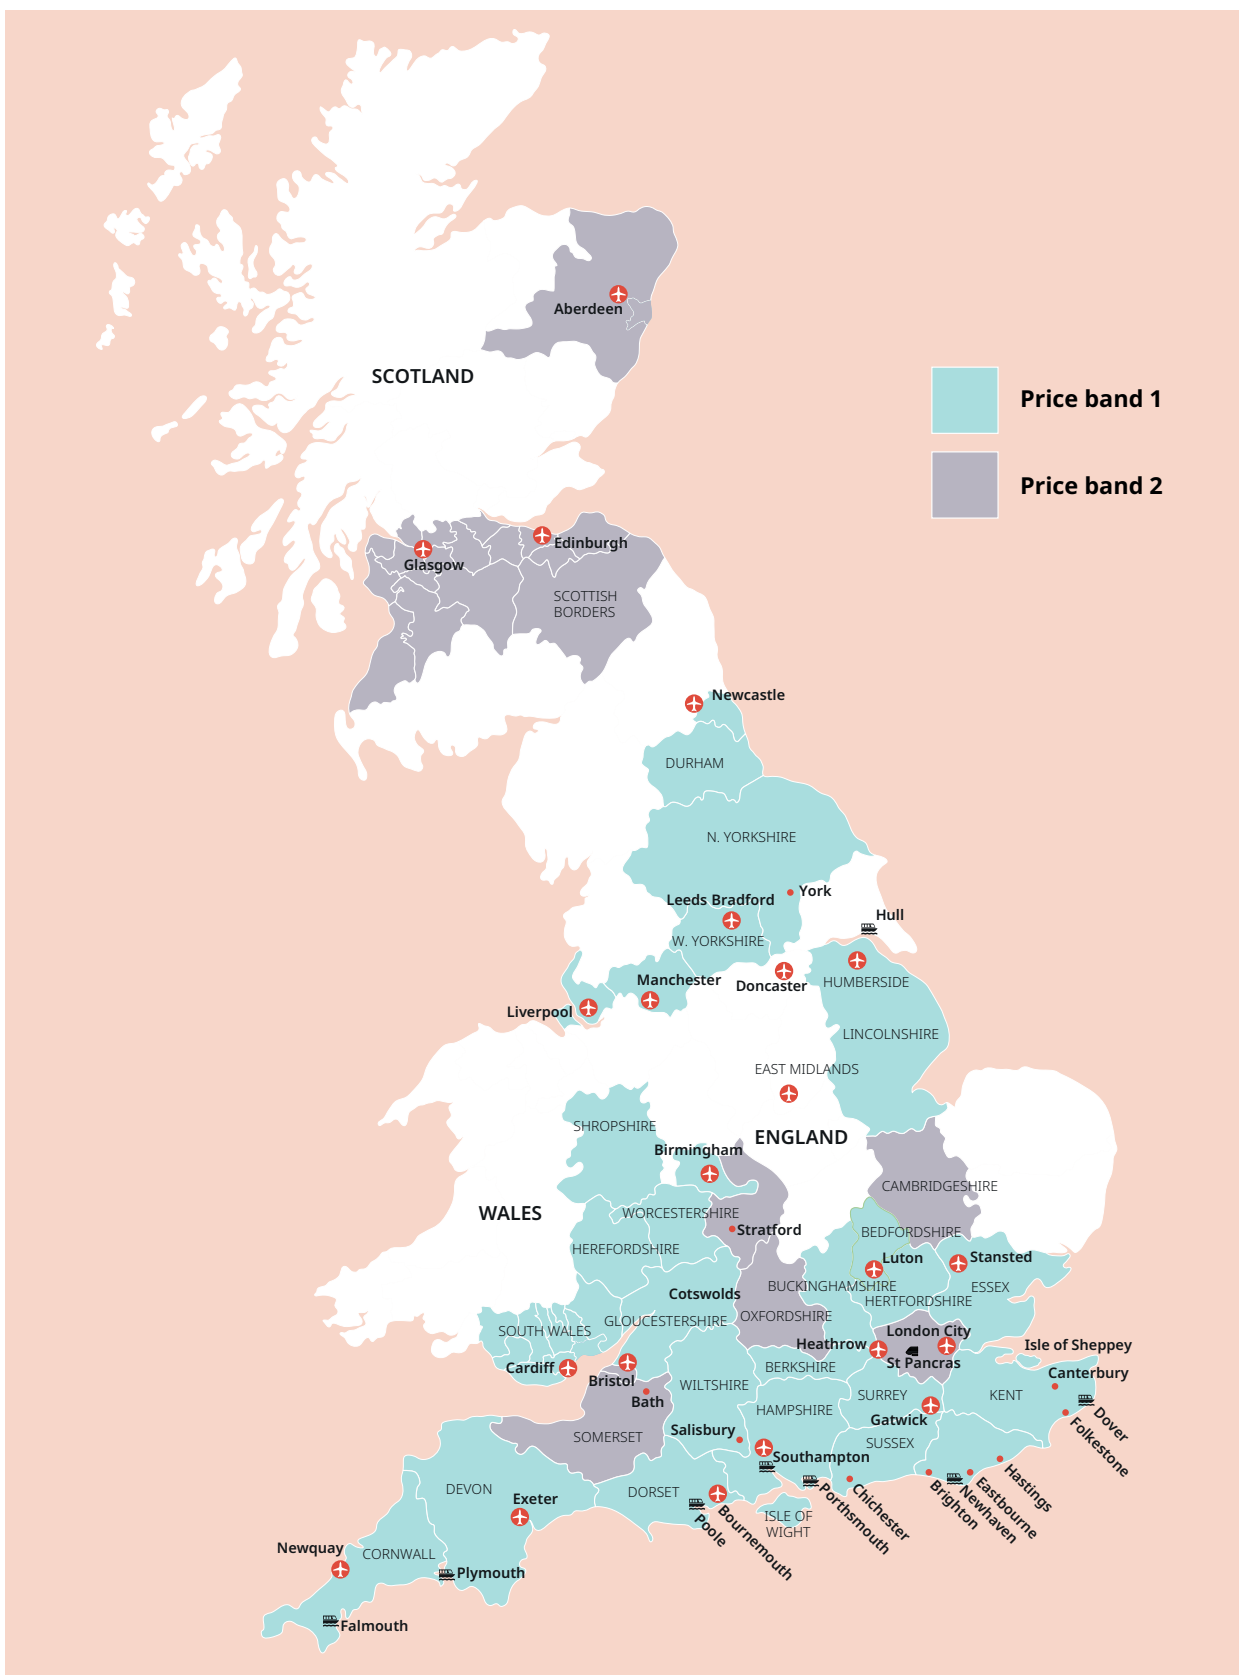

UK English

UK English

Tower Bridge, London

Cornwall

Classic home tuition language programme

Price Band	15hrs lessons	20hrs lessons	25hrs lessons	30hrs lessons	Extra night full board
1	£1,030	£1,220	£1,410	£1,595	£110
2	£1,145	£1,335	£1,525	£1,710	£120