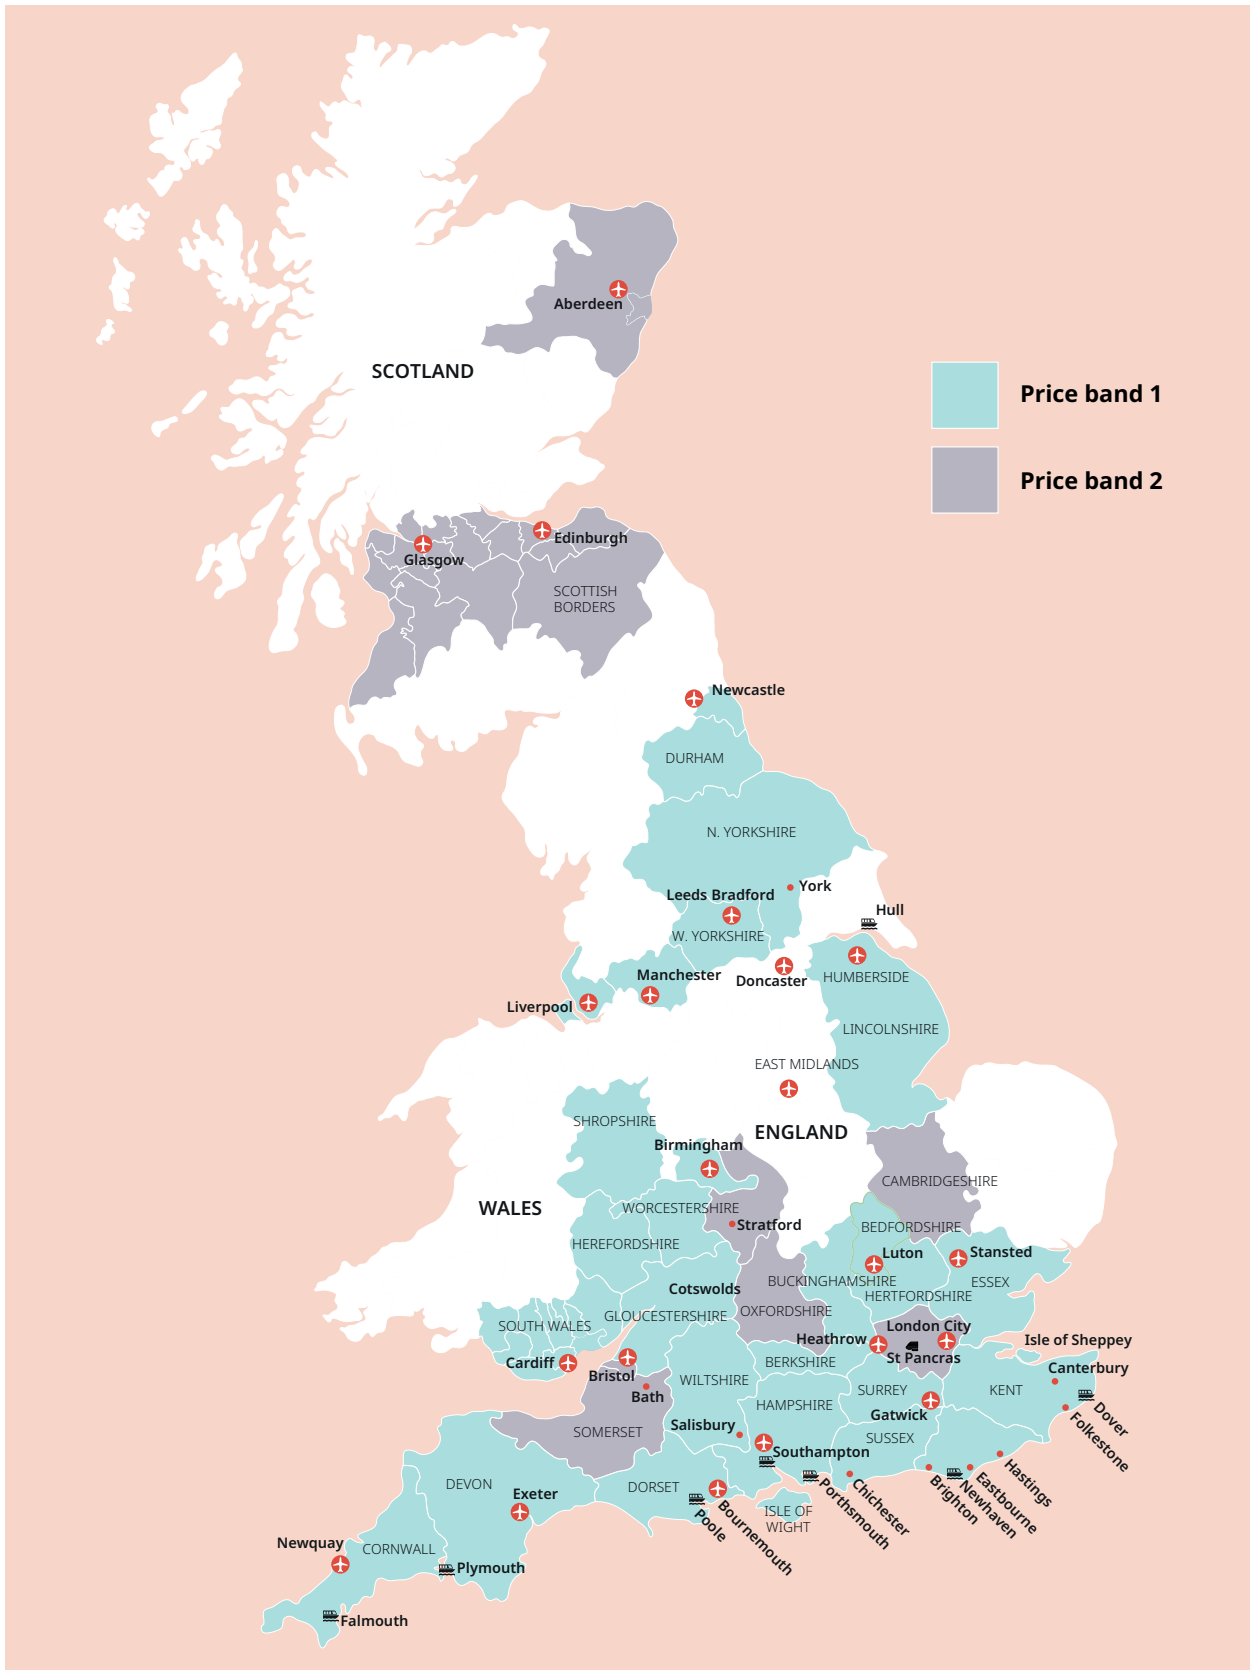

UK English

UK English

Tower Bridge, London

Cornwall

Classic home tuition language programme

Price Band	15hrs lessons	20hrs lessons	25hrs lessons	30hrs lessons	Extra night full board
1	£1,030	£1,220	£1,410	£1,595	£110
2	£1,145	£1,335	£1,525	£1,710	£120