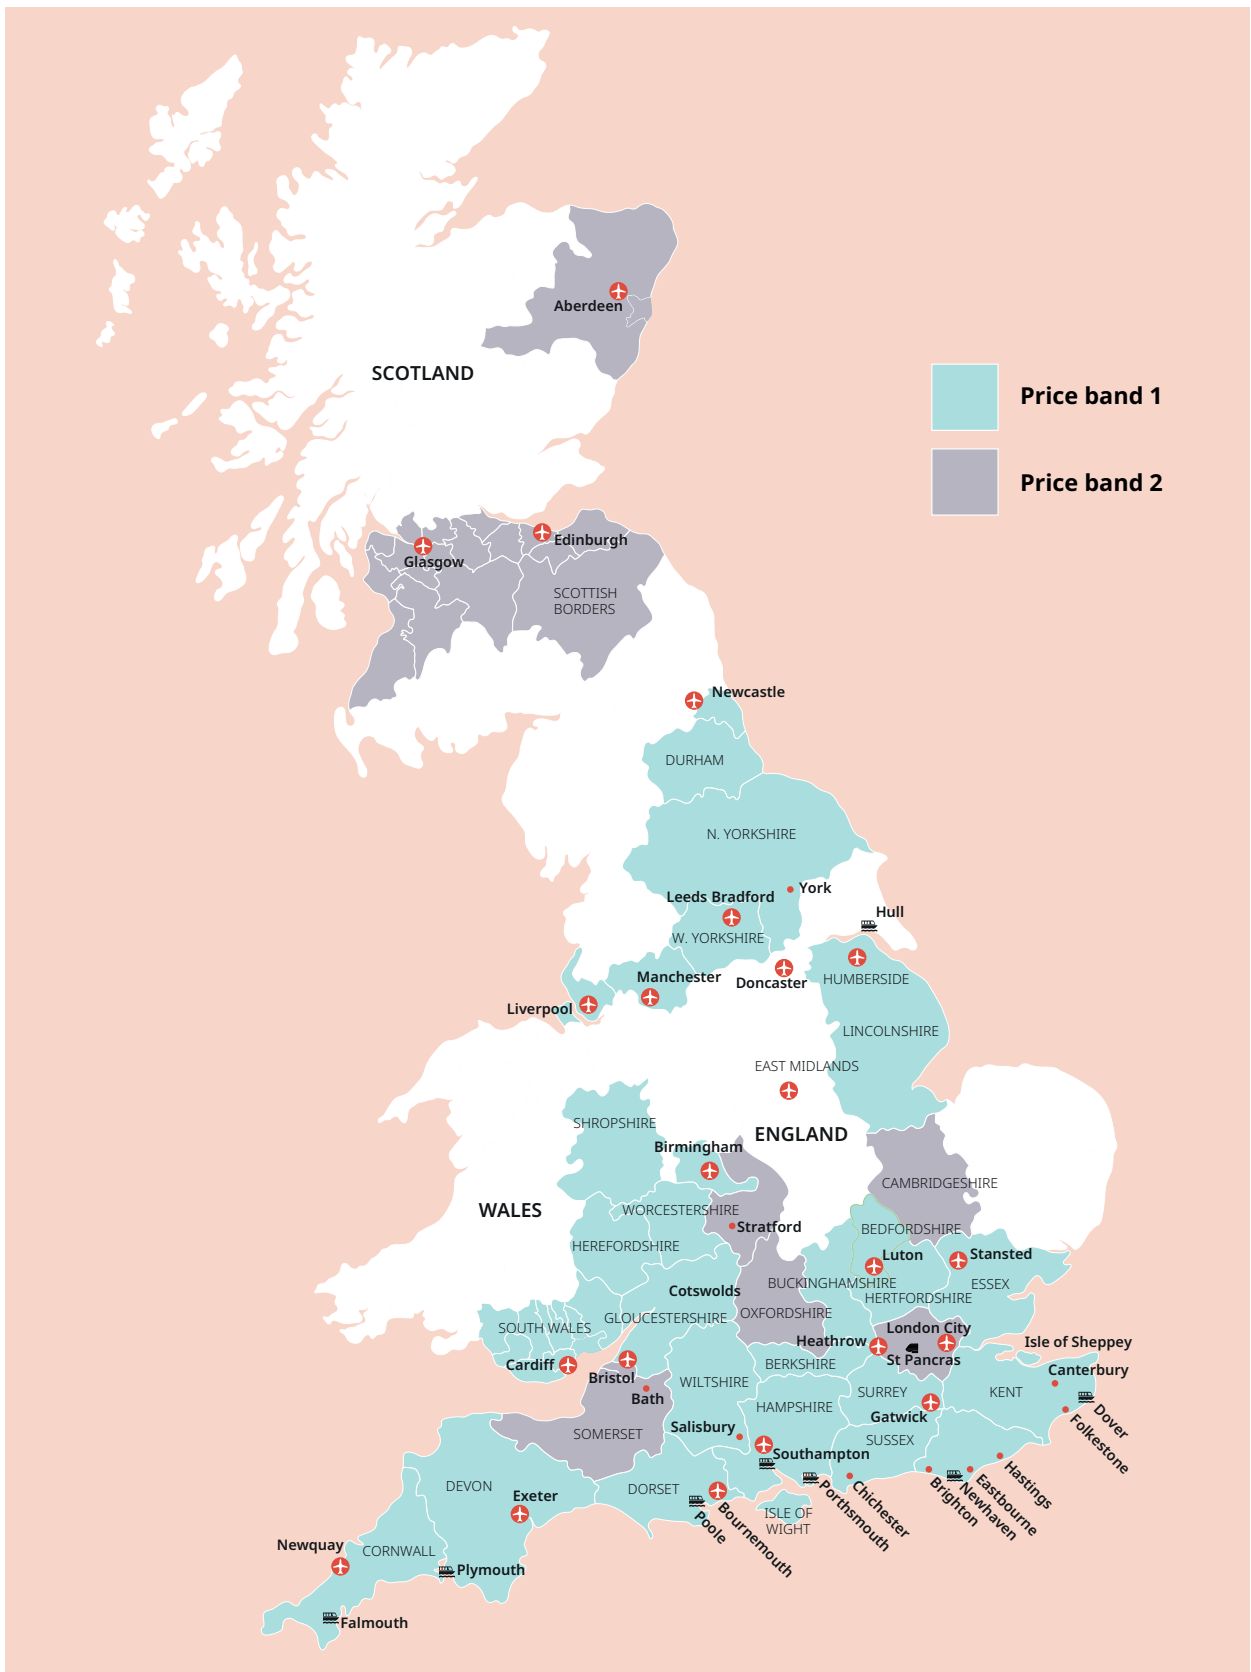

UK English

LanguageCourse^{net} Book at worldwide lowest price at: <https://www.languagecourse.net/school-study--live-in-your-teachers-home-palermo.php3>

+1 646 503 18 10	+44 330 124 03 17	+34 93 220 38 75	+33 1-78416974	+41 225 180 700	+49 221 162 56897	+43 720116182
+31 858880253	+7 4995000466	+46 844 68 36 76	+47 219 30 570	+45 898 83 996	+39 02-94751194	+48 223 988 072
	+81 345 895 399	+52 213 958 08 76	+86 19816218990