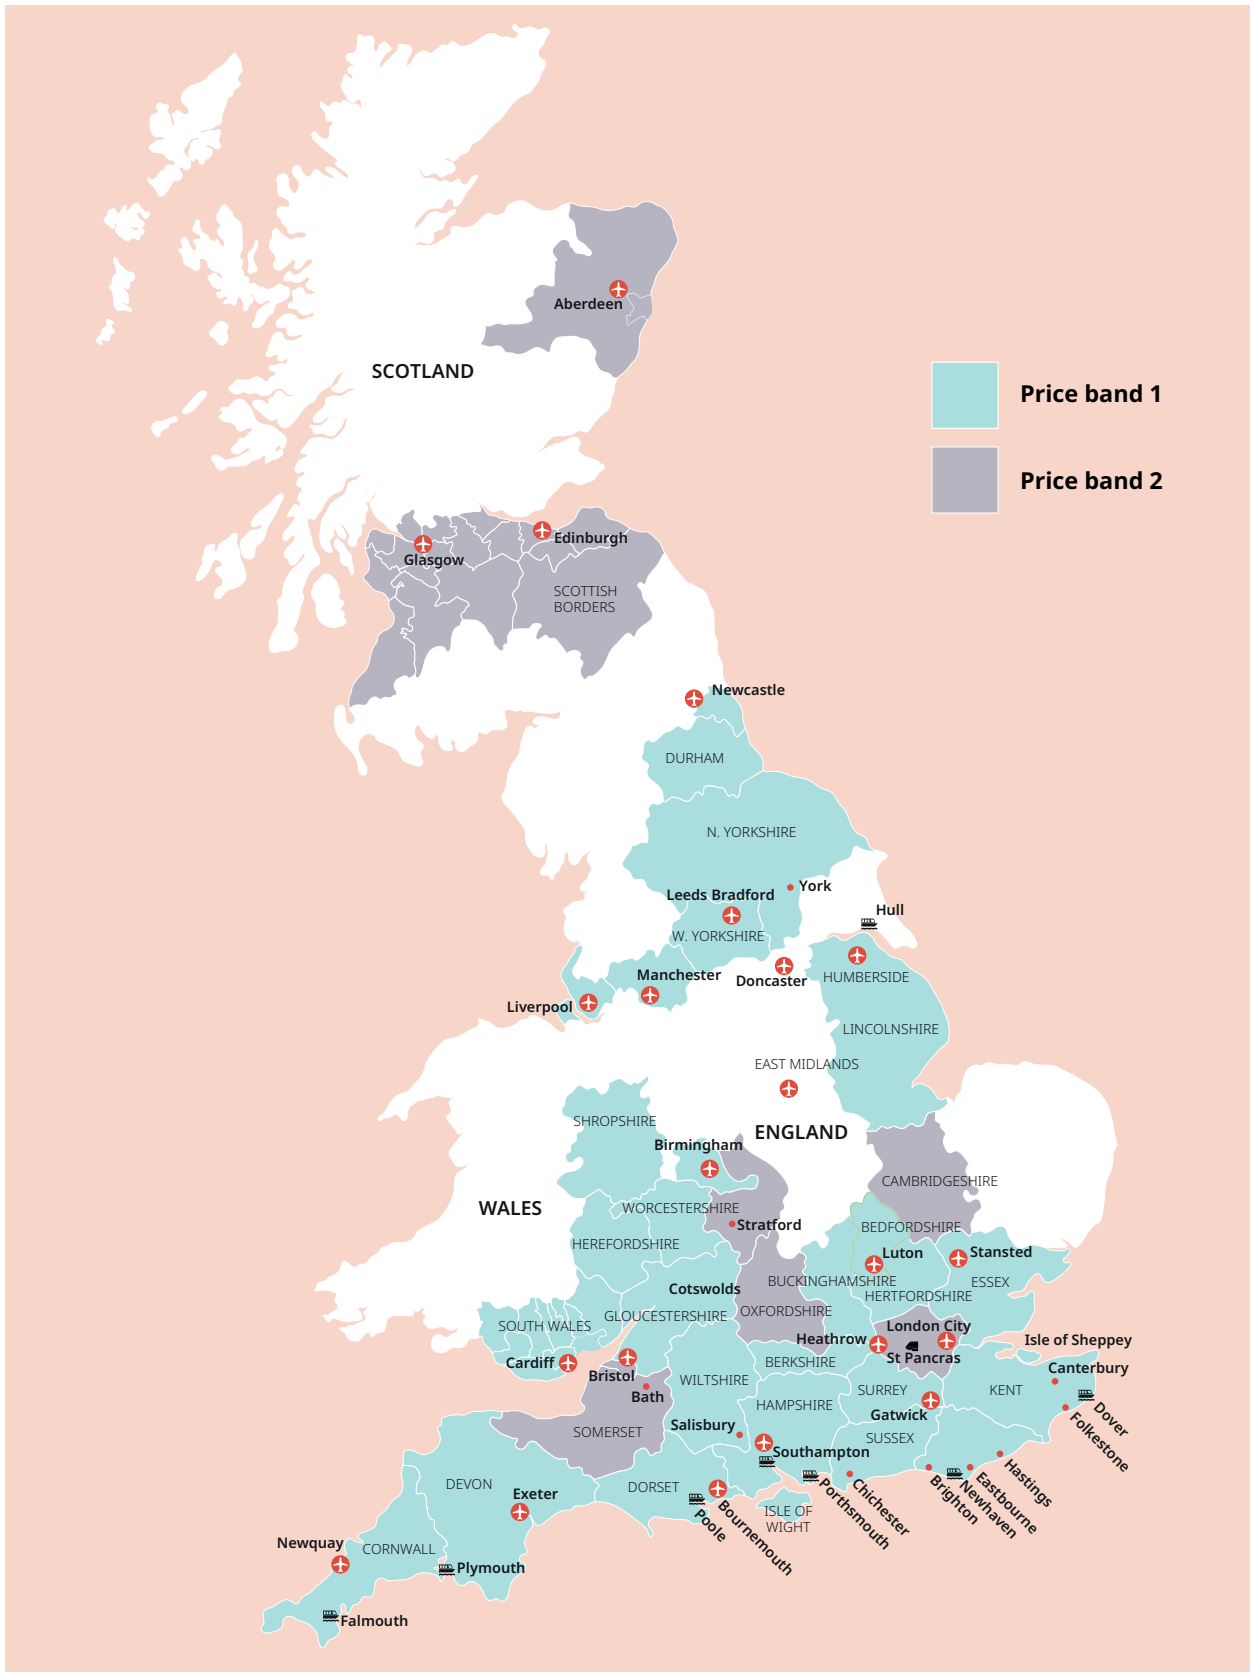

UK English

LanguageCourse^{net} Book at worldwide lowest price at: <https://www.languagecourse.net/school-study--live-in-your-teachers-home-palermo.php3>

+1 646 503 18 10	+44 330 124 03 17	+34 93 220 38 75	+33 1-78416974	+41 225 180 700	+49 221 162 56897	+43 720116182
+31 858880253	+7 4995000466	+46 844 68 36 76	+47 219 30 570	+45 898 83 996	+39 02-94751194	+48 223 988 072
	+81 345 895 399	+52 213 958 08 76	+86 19816218990