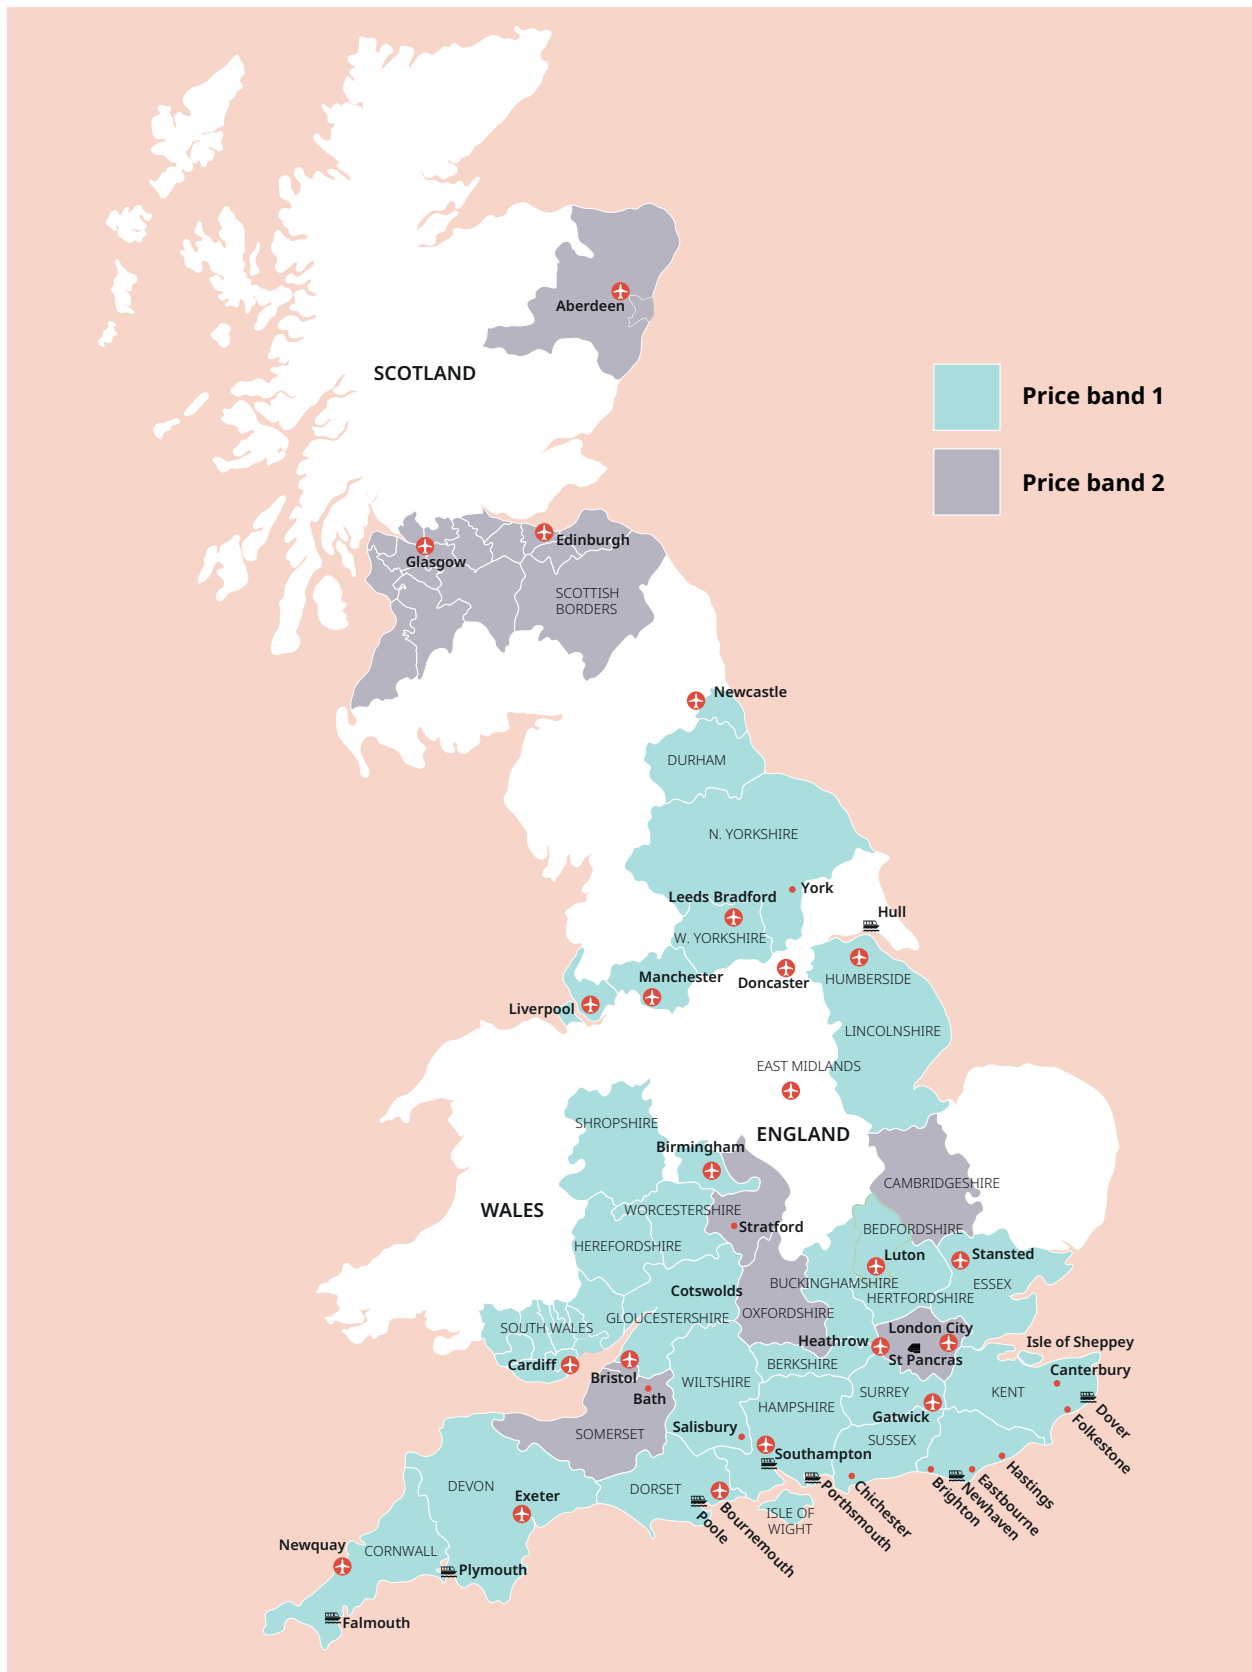

UK English

LanguageCourse^{net} Book at worldwide lowest price at:

<https://www.languagecourse.net/school-study--live-in-your-teachers-home-quebec.php3>

🇺🇸 +1 646 503 18 10

🇬🇧 +44 330 124 03 17

🇪🇸 +34 93 220 38 75

🇫🇷 +33 1-78416974

🇨🇦 +41 225 180 700

🇩🇪 +49 221 162 56897

🇨🇪 +43 720116182

🇧🇷 +31 858880253

🇩🇪 +7 4995000466

🇩🇪 +46 844 68 36 76

🇩🇪 +47 219 30 570

🇩🇪 +45 898 83 996

🇮🇹 +39 02-94751194

🇩🇪 +48 223 988 072

🇩🇪 +81 345 895 399

🇩🇪 +55 213 958 08 76

🇩🇪 +86 19816218990