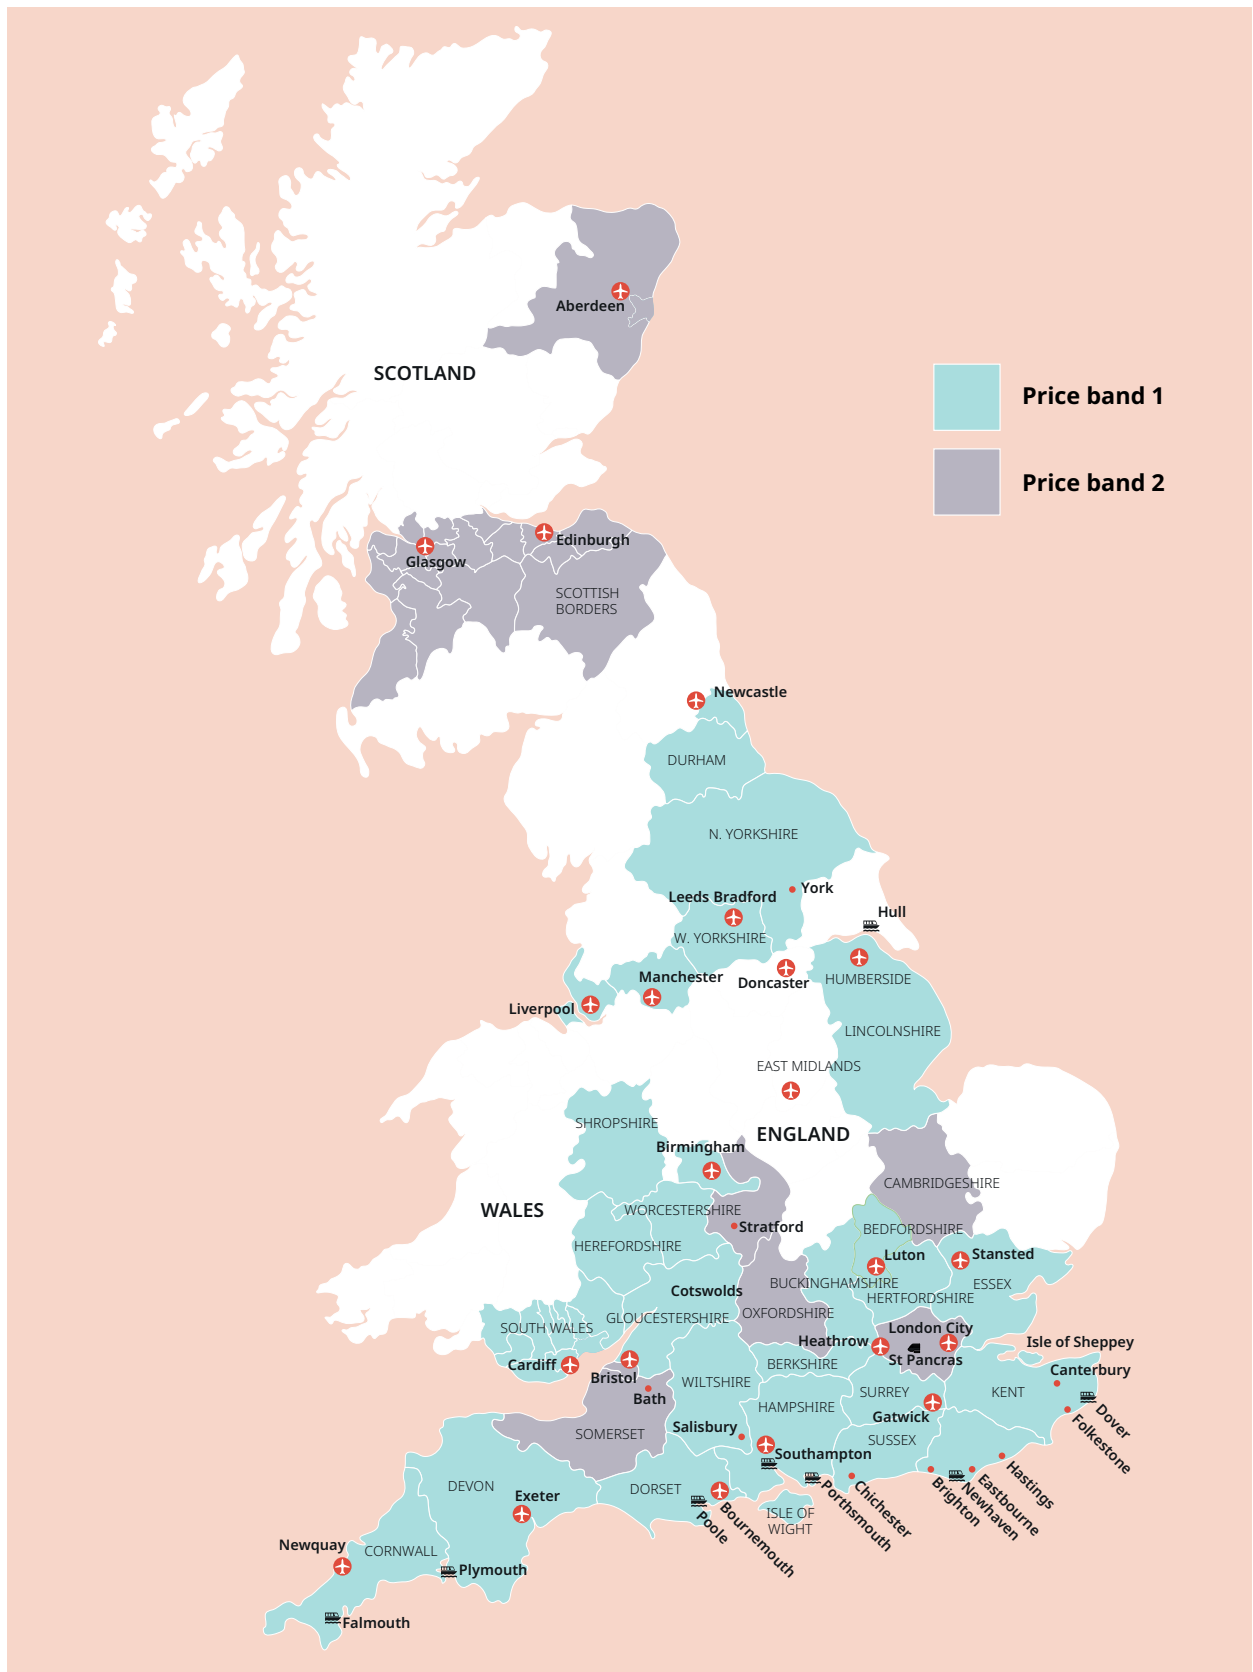

UK English

LanguageCourse^{net} Book at worldwide lowest price at:
<https://www.languagecourse.net/school-study--live-in-your-teachers-home-reading.php3>

+1 646 503 18 10	+44 330 124 03 17	+34 93 220 38 75	+33 1-78416974	+41 225 180 700	+49 221 162 56897	+43 720116182
+31 858880253	+7 4995000466	+46 844 68 36 76	+47 219 30 570	+45 898 83 996	+39 02-94751194	+48 223 988 072
	+81 345 895 399	+52 213 958 08 76	+86 19816218990