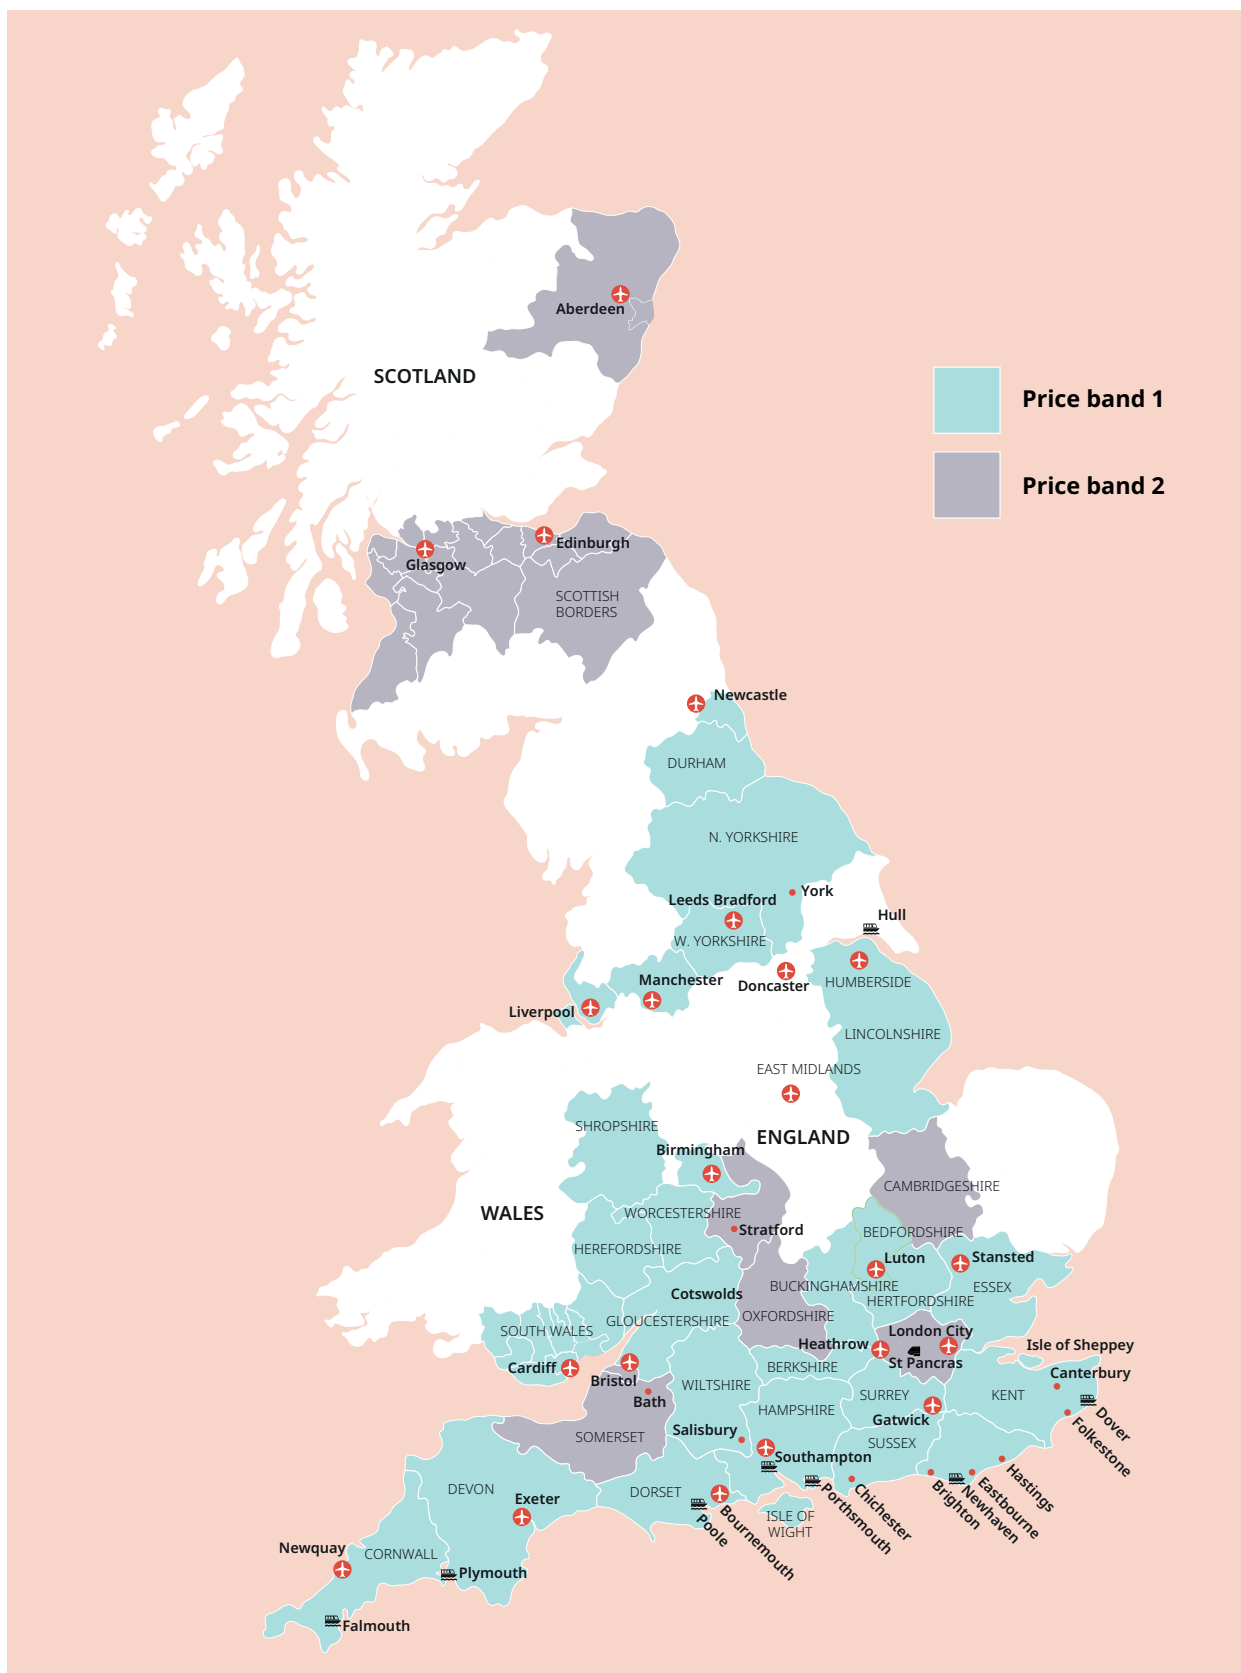

UK English

UK English

Tower Bridge, London

Cornwall

Classic home tuition language programme

Price Band	15hrs lessons	20hrs lessons	25hrs lessons	30hrs lessons	Extra night full board
1	£1,030	£1,220	£1,410	£1,595	£110
2	£1,145	£1,335	£1,525	£1,710	£120