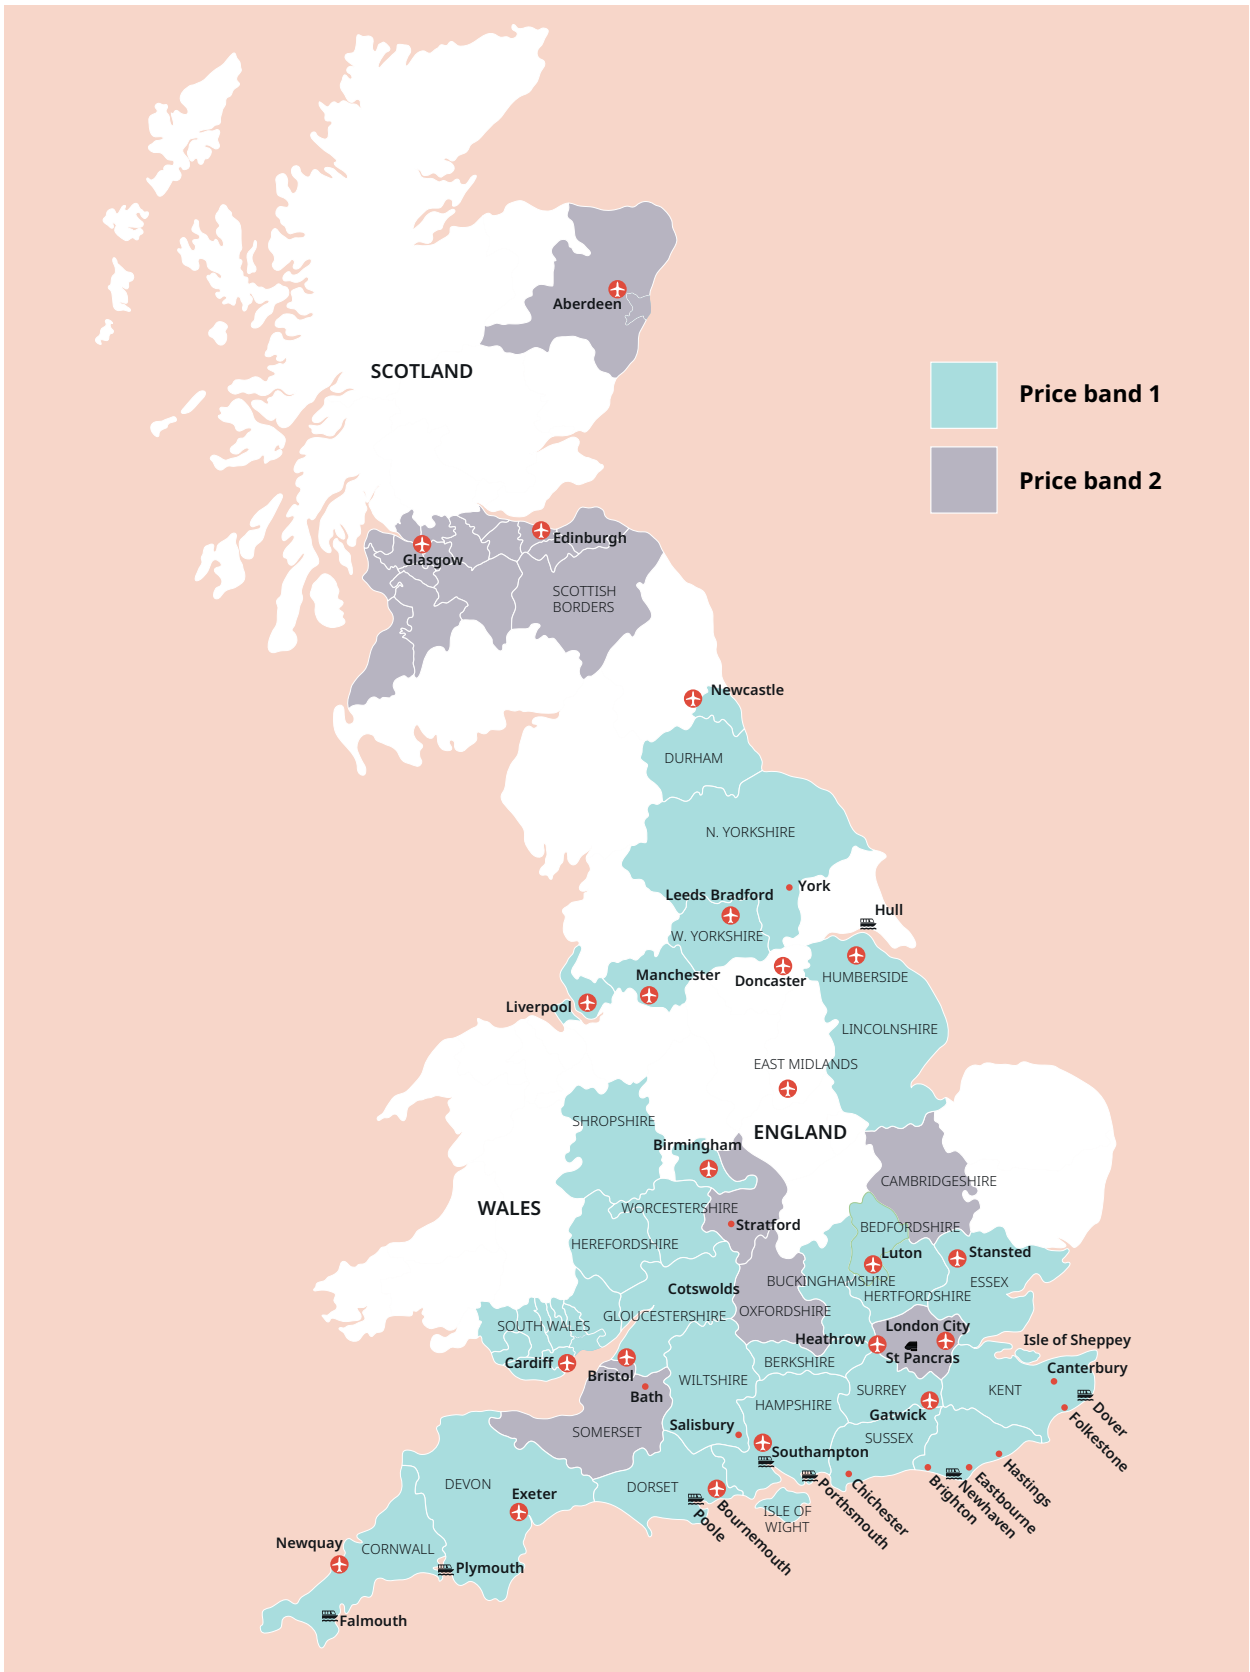

UK English

UK English

Tower Bridge, London

Cornwall

Classic home tuition language programme

Price Band	15hrs lessons	20hrs lessons	25hrs lessons	30hrs lessons	Extra night full board
1	£1,030	£1,220	£1,410	£1,595	£110
2	£1,145	£1,335	£1,525	£1,710	£120