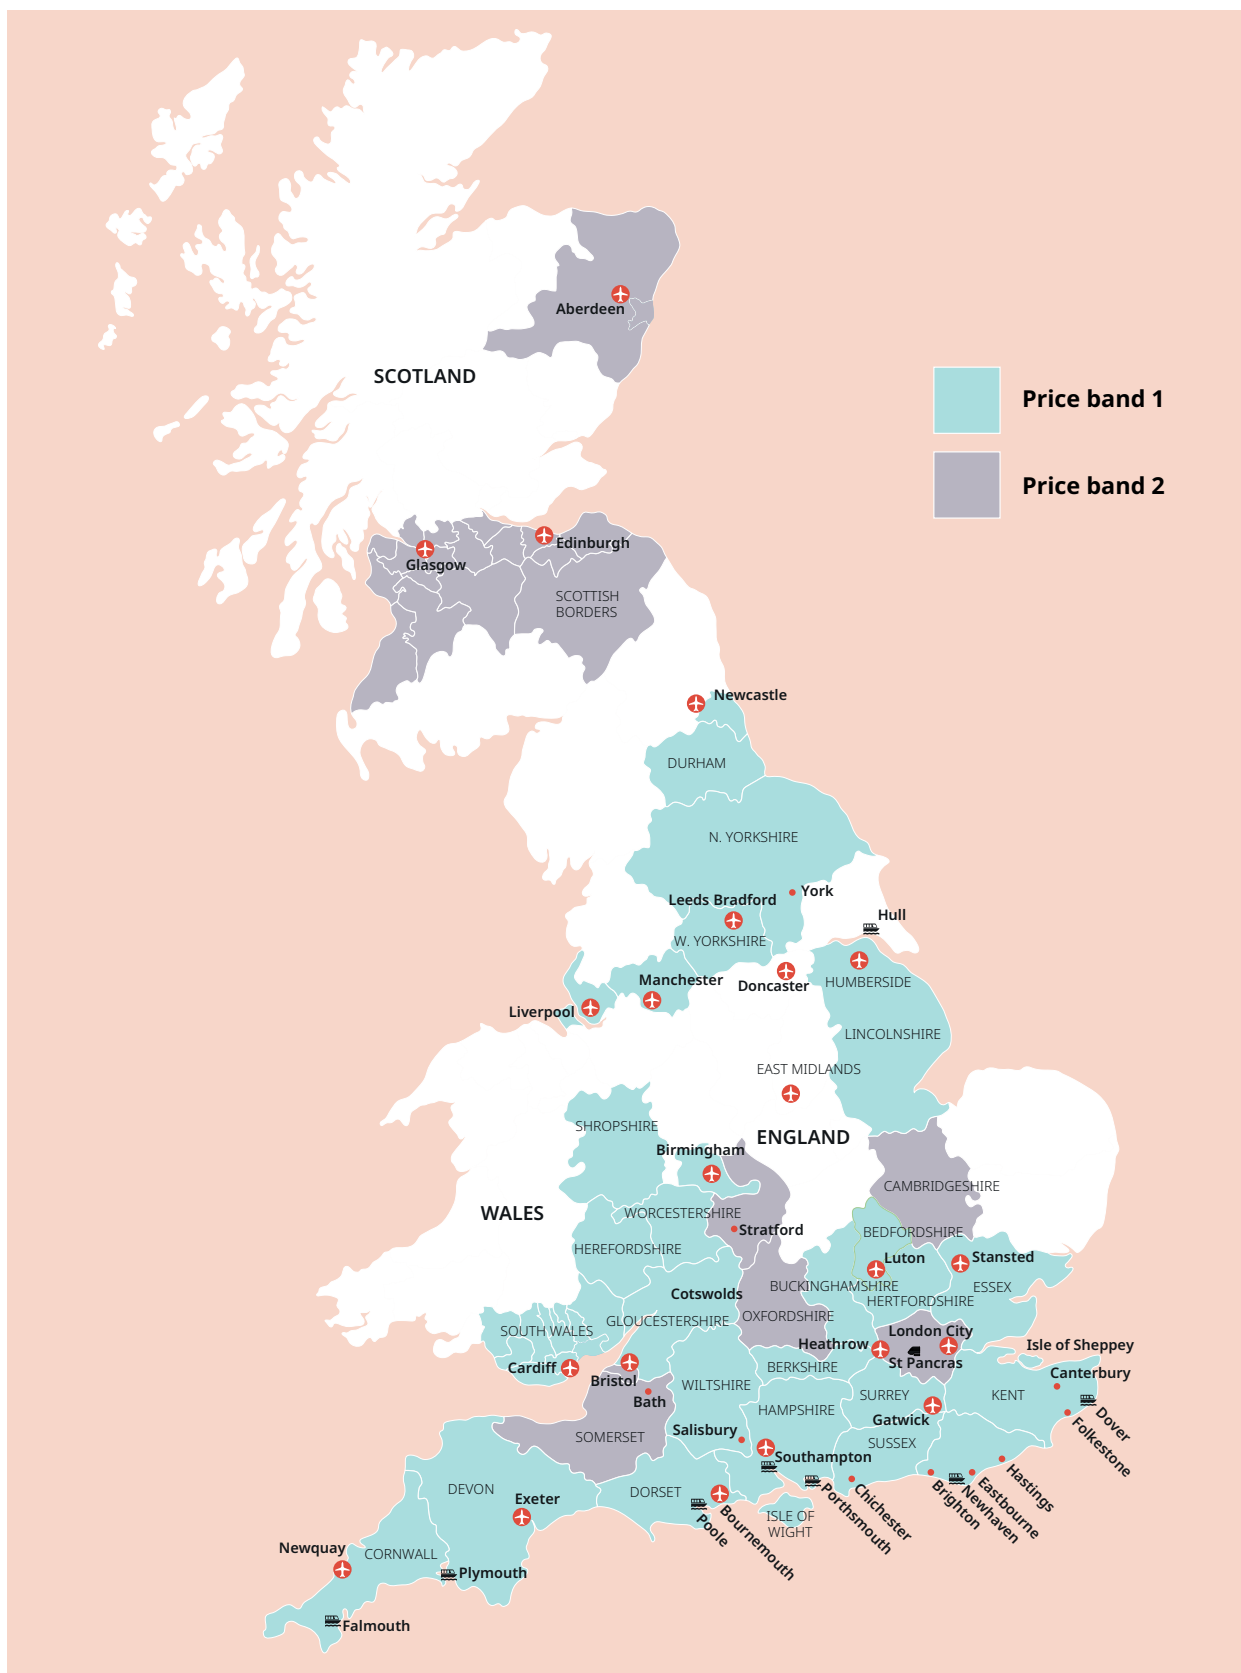

 +43 720116182
 +48 223 988 072

UK English

UK English

Tower Bridge, London

Cornwall

Classic home tuition language programme

Price Band	15hrs lessons	20hrs lessons	25hrs lessons	30hrs lessons	Extra night full board
1	£1,030	£1,220	£1,410	£1,595	£110
2	£1,145	£1,335	£1,525	£1,710	£120