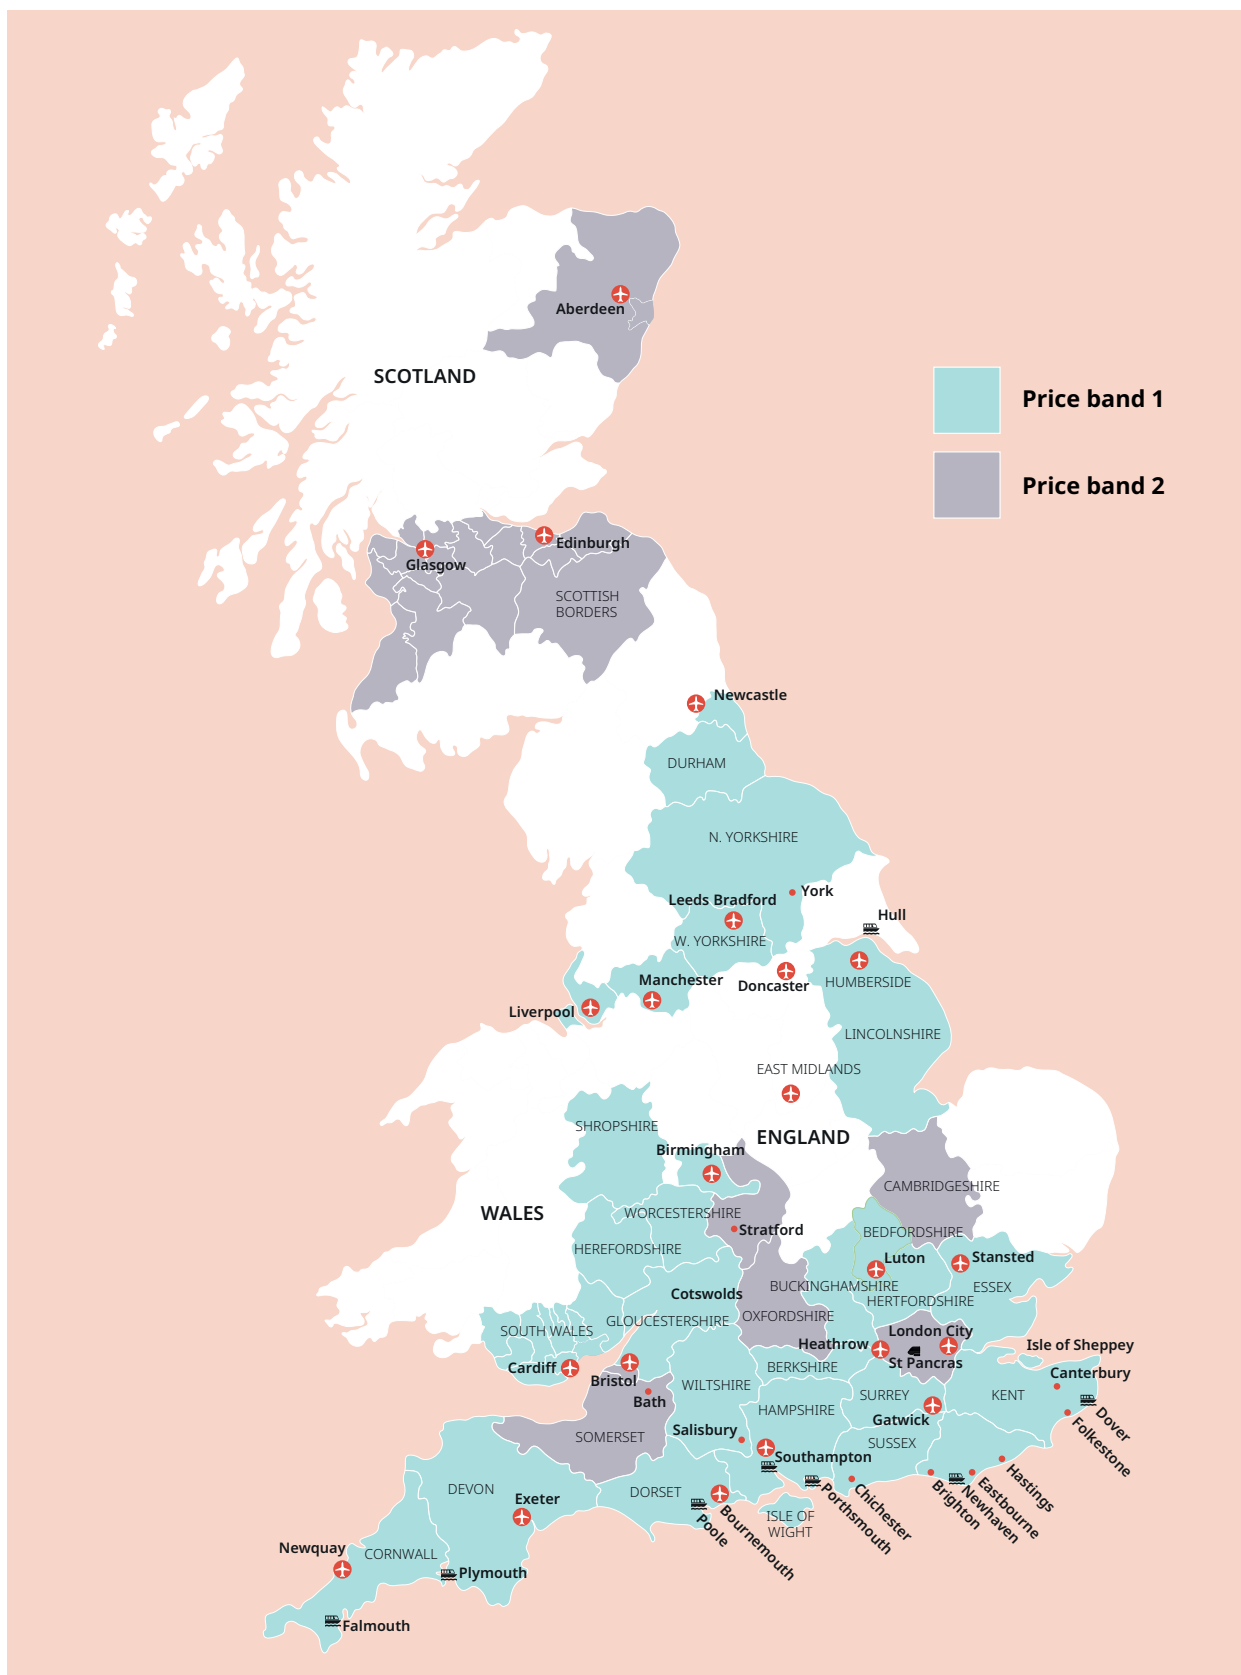

 +43 720116182
 +48 223 988 072

UK English

UK English

Tower Bridge, London

Cornwall

Classic home tuition language programme

Price Band	15hrs lessons	20hrs lessons	25hrs lessons	30hrs lessons	Extra night full board
1	£1,030	£1,220	£1,410	£1,595	£110
2	£1,145	£1,335	£1,525	£1,710	£120