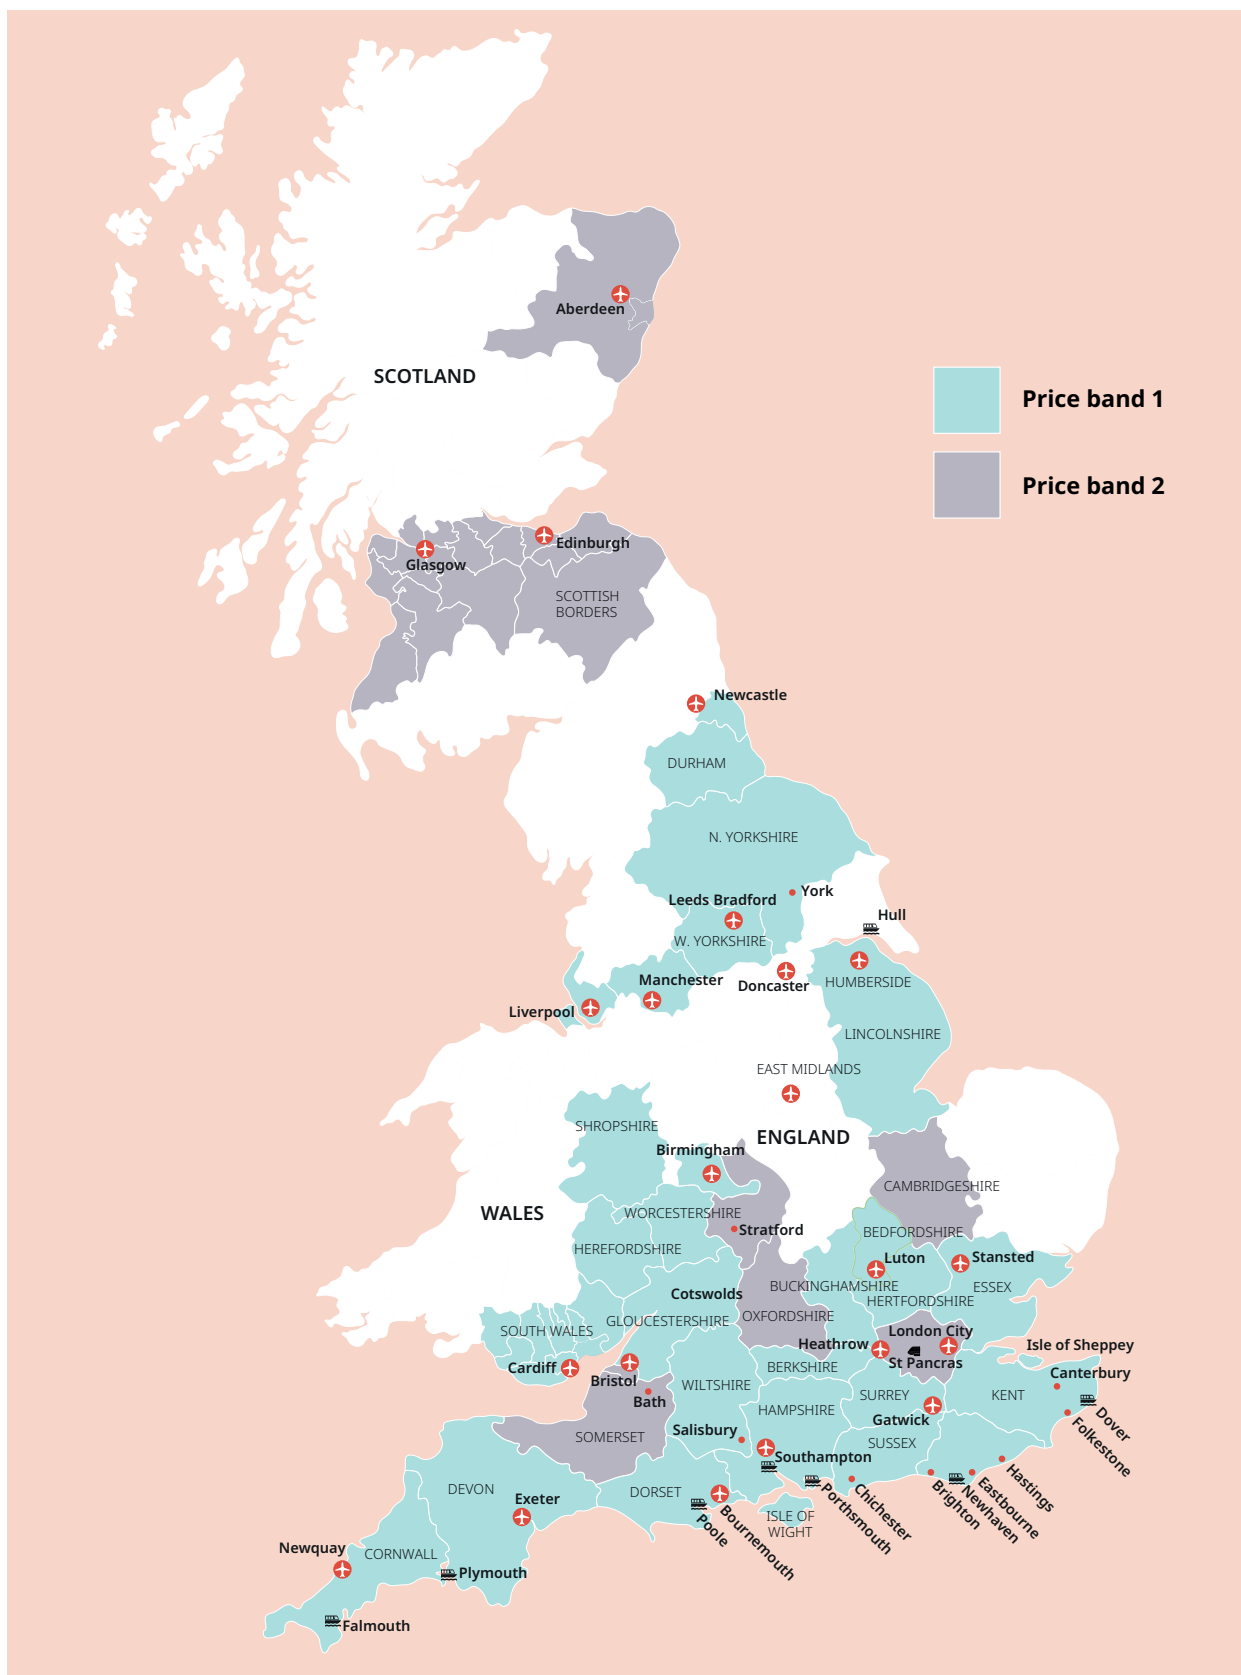

 +49 221 162 56897
 +39 02-94751194

 +43 720116182
 +48 223 988 072

UK English

UK English

Tower Bridge, London

Cornwall

Classic home tuition language programme

Price Band	15hrs lessons	20hrs lessons	25hrs lessons	30hrs lessons	Extra night full board
1	£1,030	£1,220	£1,410	£1,595	£110
2	£1,145	£1,335	£1,525	£1,710	£120