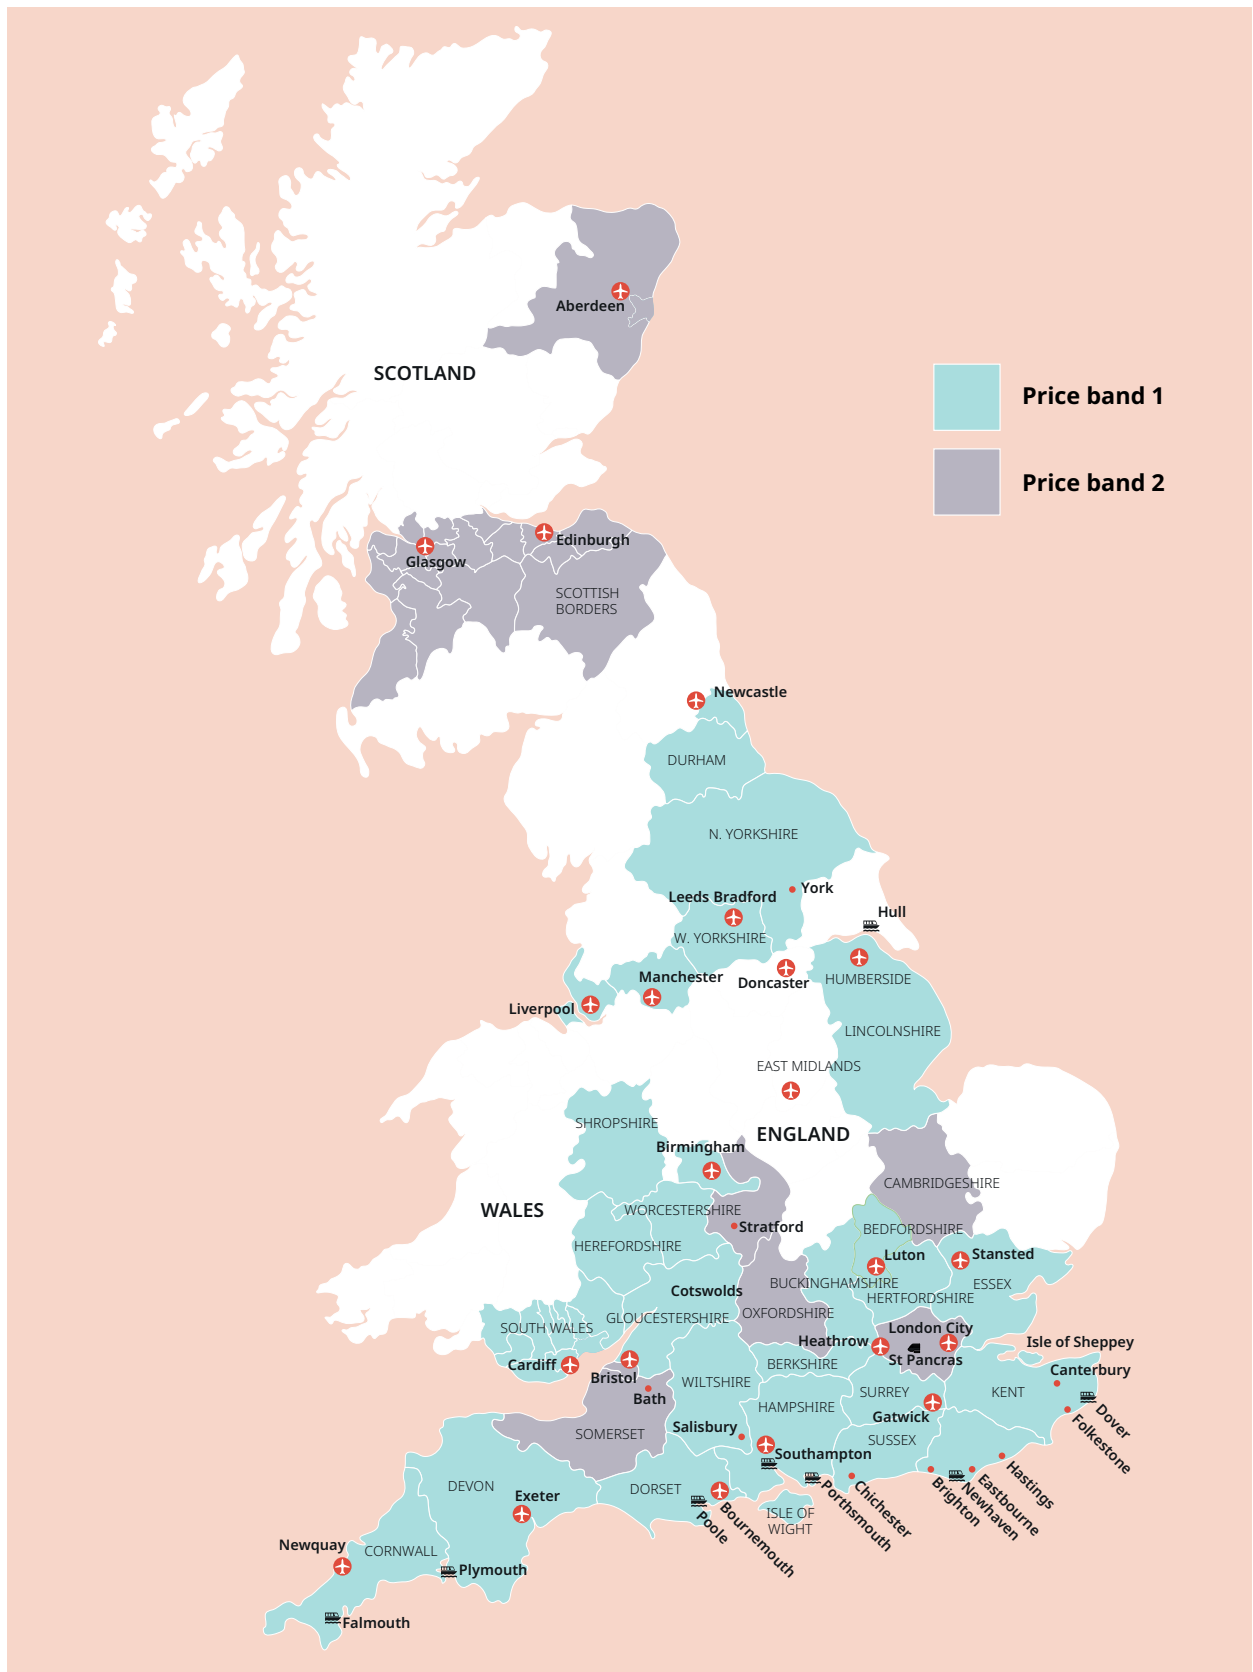

 +43 720116182
 +48 223 988 072

UK English

UK English

Tower Bridge, London

Cornwall

Classic home tuition language programme

Price Band	15hrs lessons	20hrs lessons	25hrs lessons	30hrs lessons	Extra night full board
1	£1,030	£1,220	£1,410	£1,595	£110
2	£1,145	£1,335	£1,525	£1,710	£120