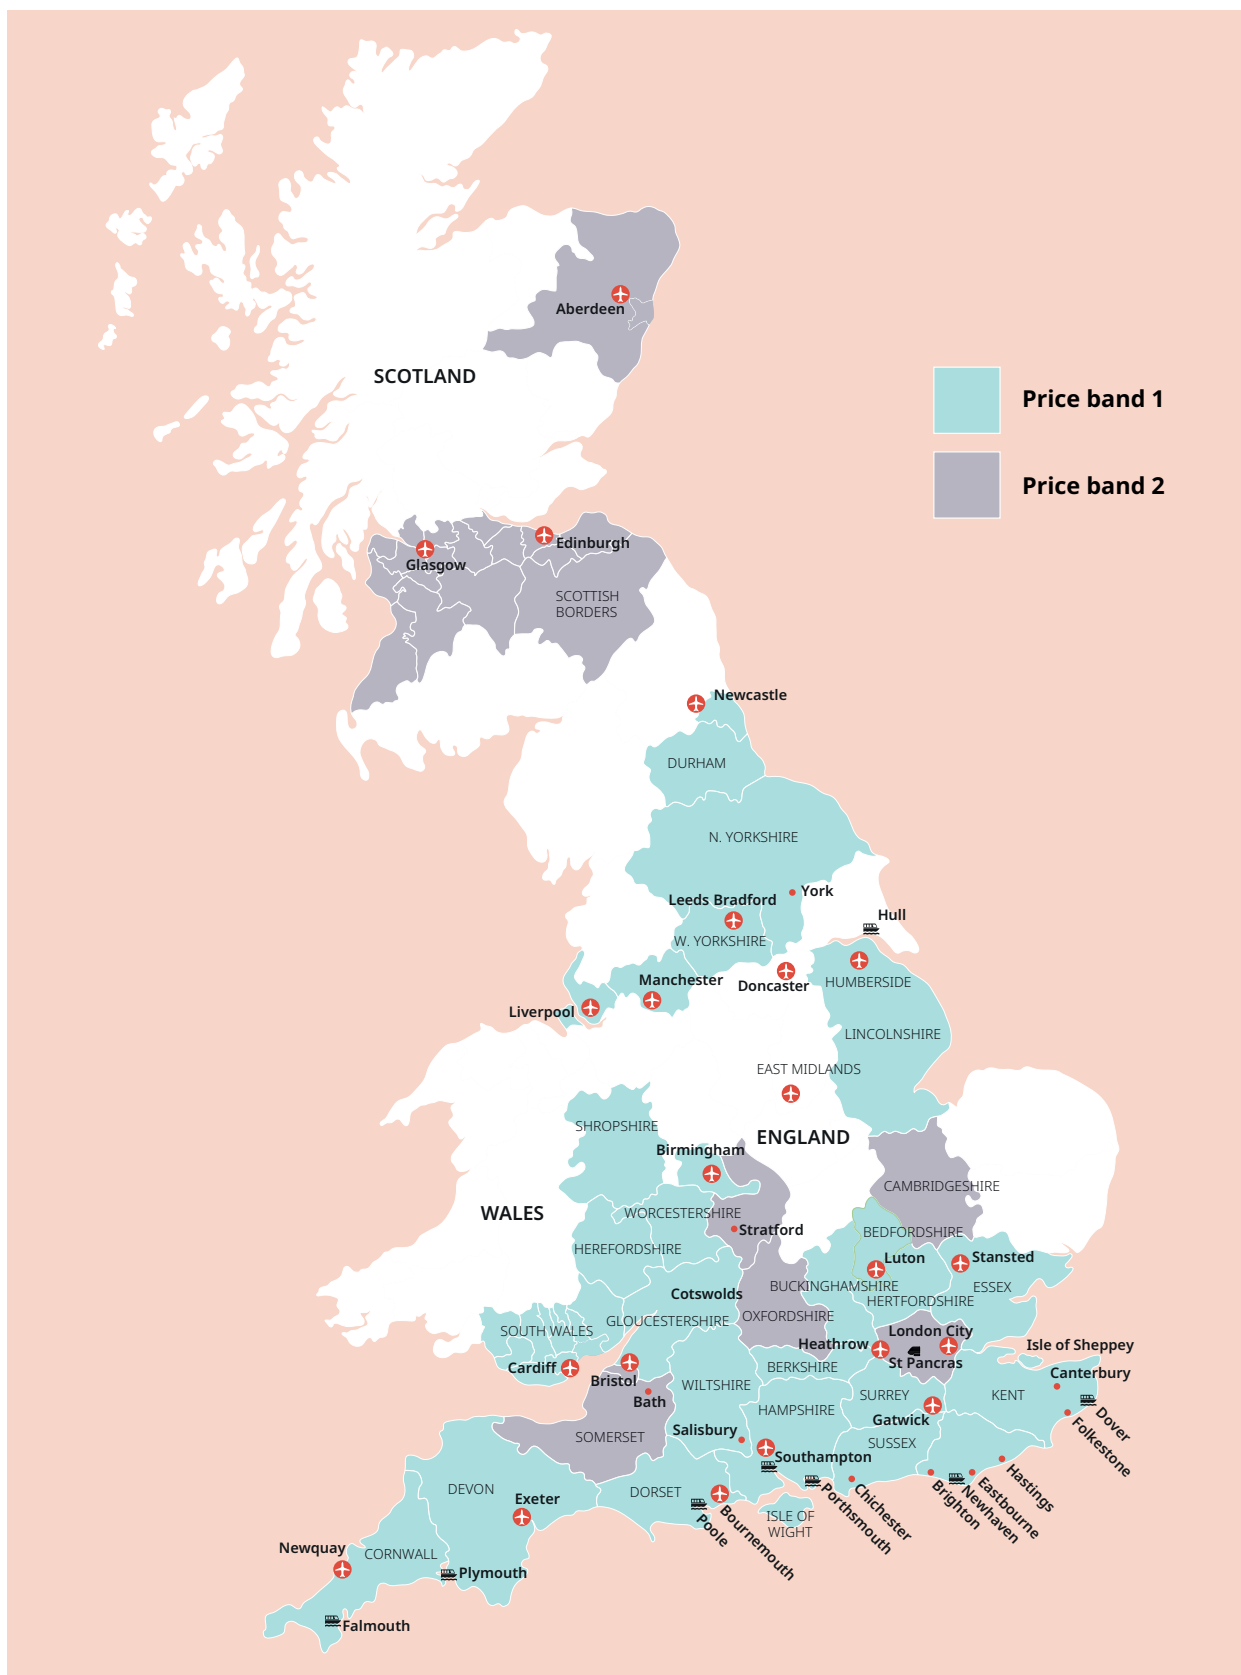

UK English

UK English

Tower Bridge, London

Cornwall

Classic home tuition language programme

Price Band	15hrs lessons	20hrs lessons	25hrs lessons	30hrs lessons	Extra night full board
1	£1,030	£1,220	£1,410	£1,595	£110
2	£1,145	£1,335	£1,525	£1,710	£120