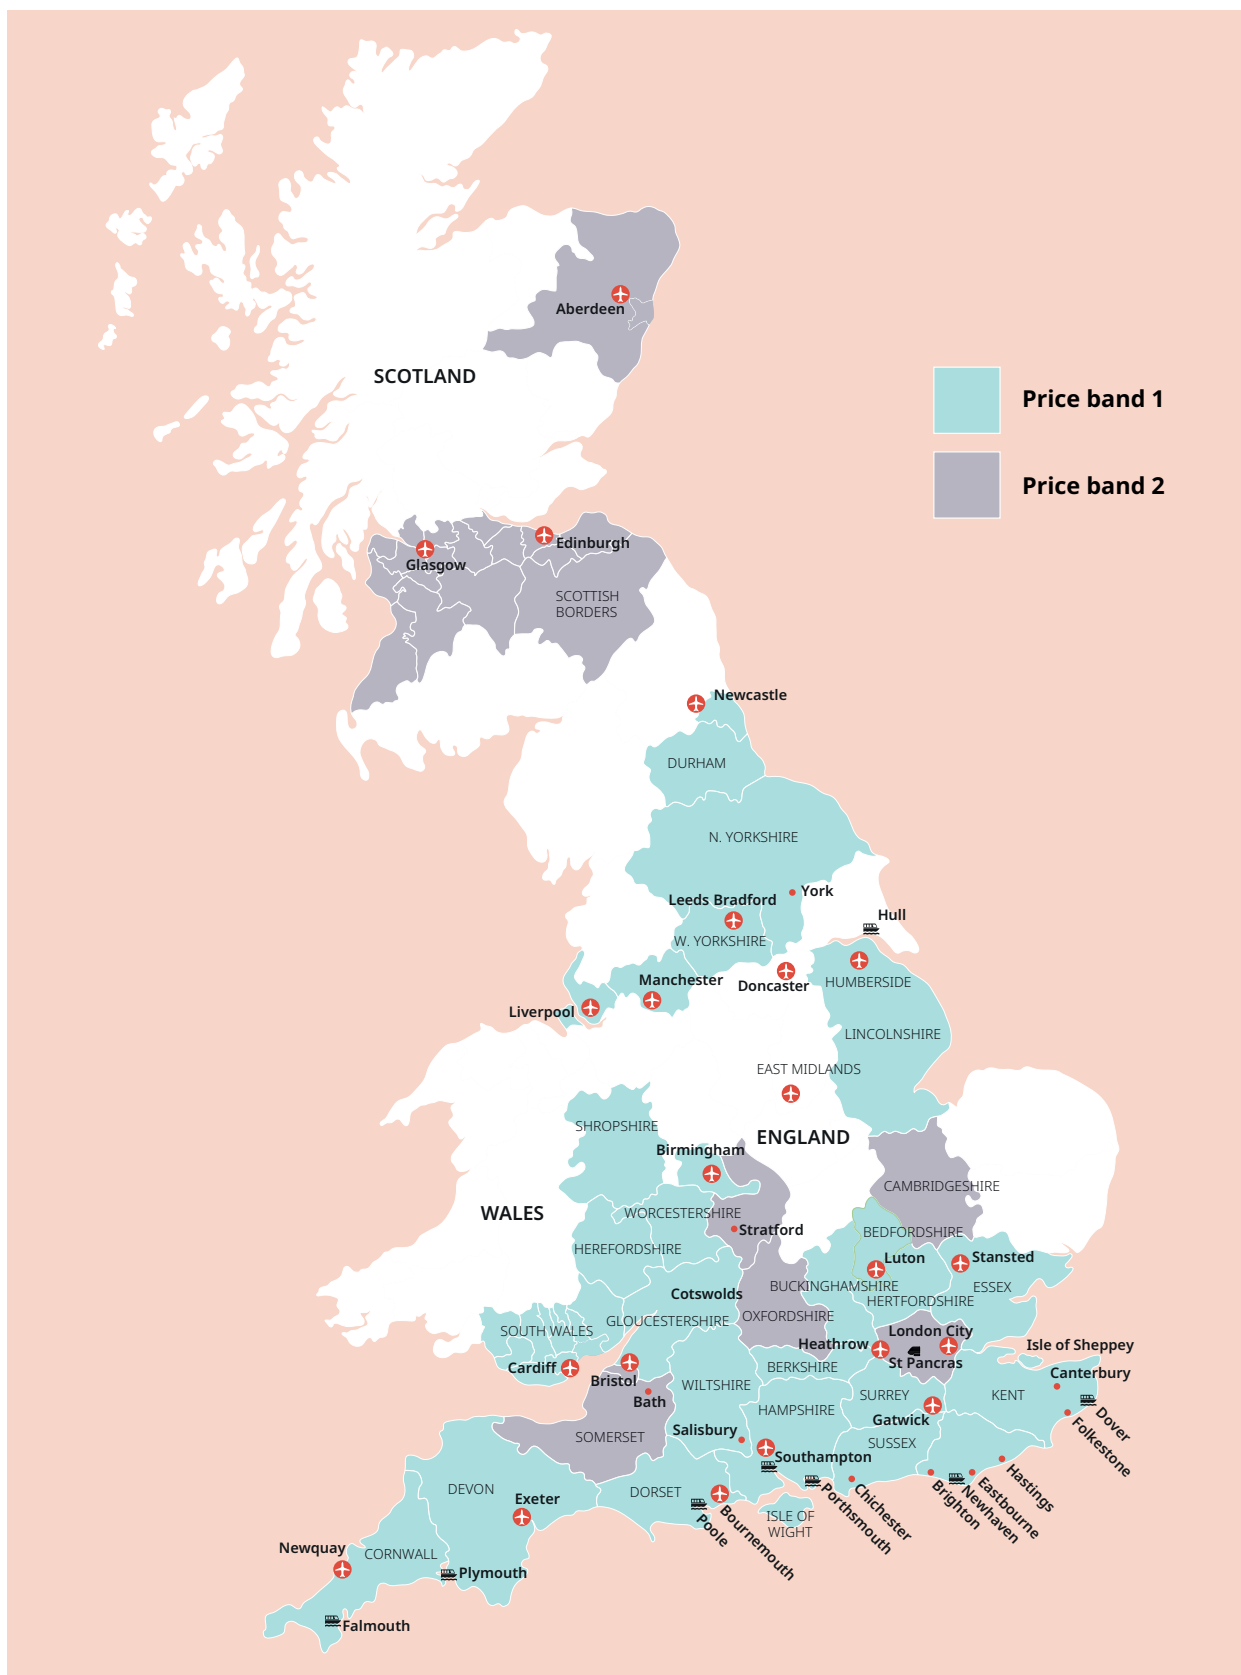

Countries

20 languages
30+ countries worldwide

UK English

UK English

Tower Bridge, London

Cornwall

Classic home tuition language programme

Price Band	15hrs lessons	20hrs lessons	25hrs lessons	30hrs lessons	Extra night full board
1	£1,030	£1,220	£1,410	£1,595	£110
2	£1,145	£1,335	£1,525	£1,710	£120