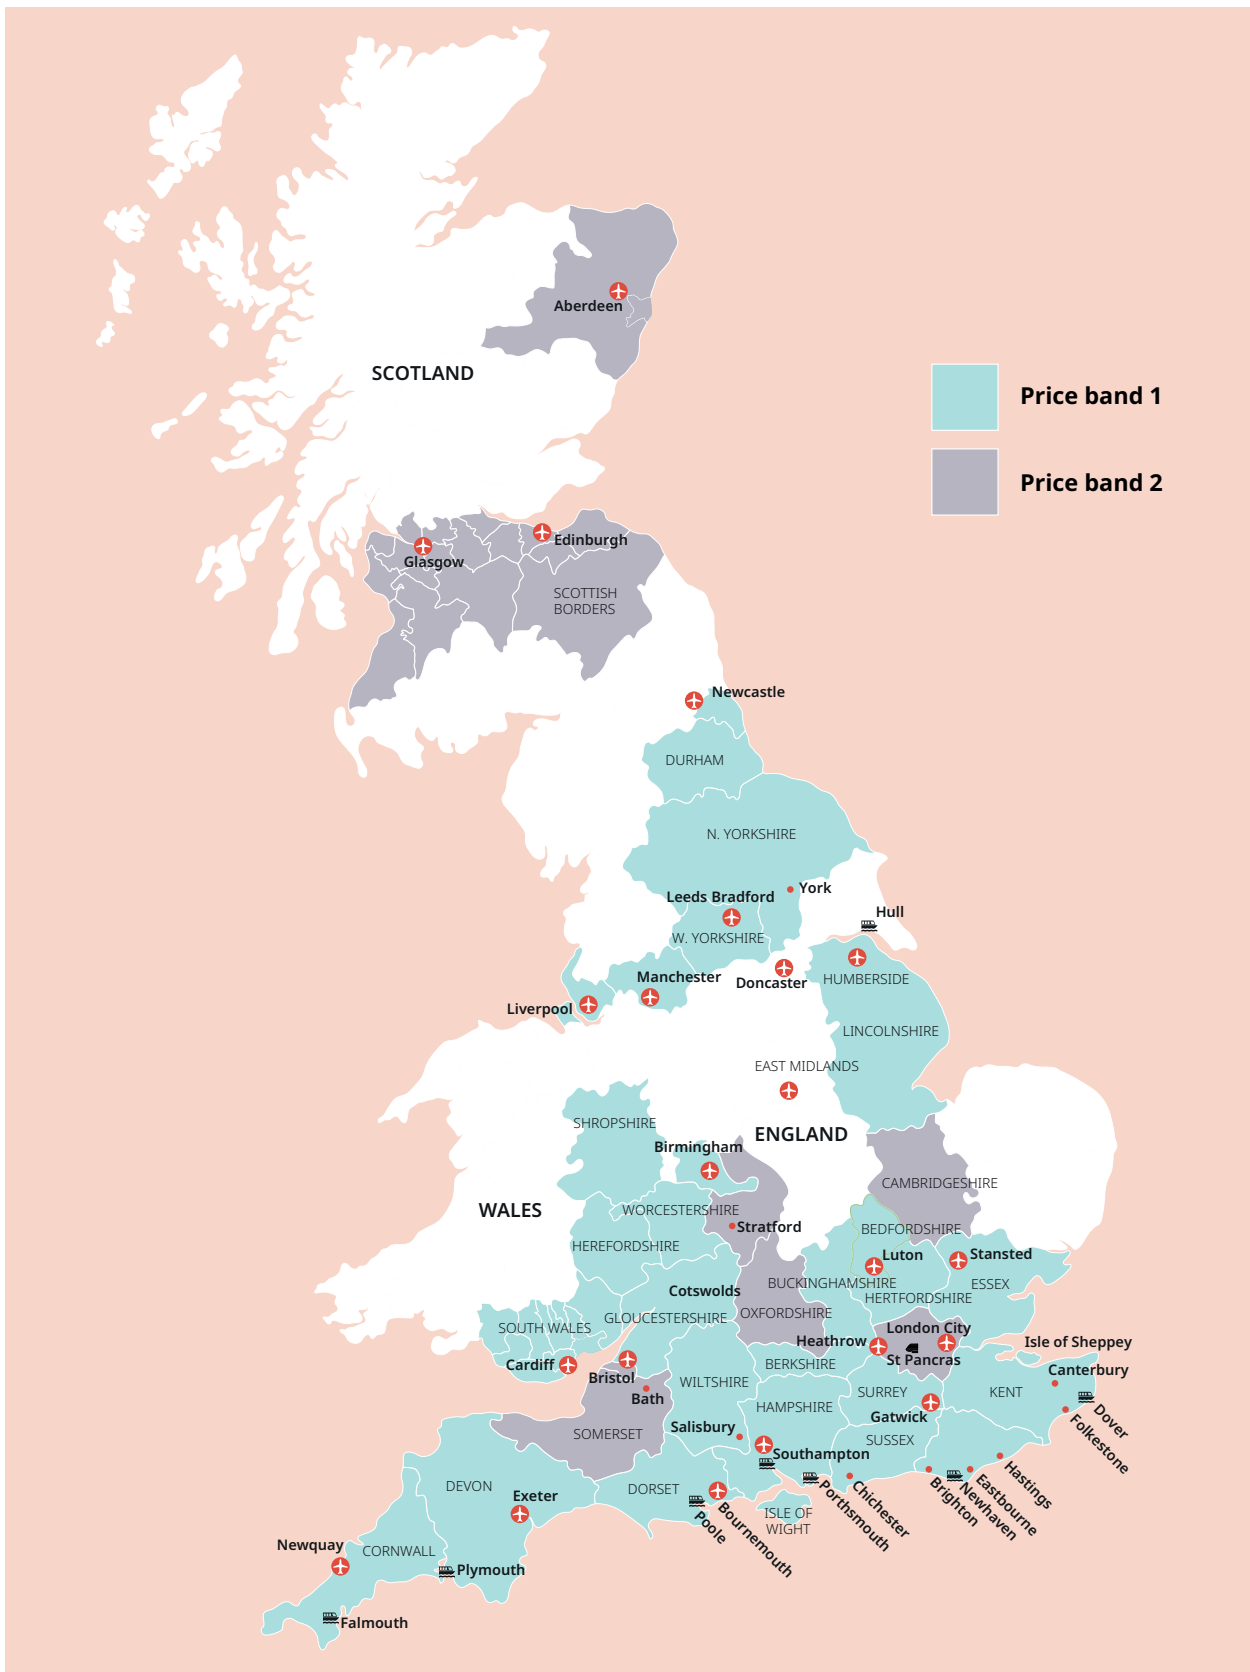

UK English

LanguageCourse^{net} Book at worldwide lowest price at: <https://www.languagecourse.net/school-study--live-in-your-teachers-home-sydney.php3>

+1 646 503 18 10	+44 330 124 03 17	+34 93 220 38 75	+33 1-78416974	+41 225 180 700	+49 221 162 56897	+43 720116182
+31 858880253	+7 4995000466	+46 844 68 36 76	+47 219 30 570	+45 898 83 996	+39 02-94751194	+48 223 988 072
	+81 345 895 399	+52 213 958 08 76	+86 19816218990