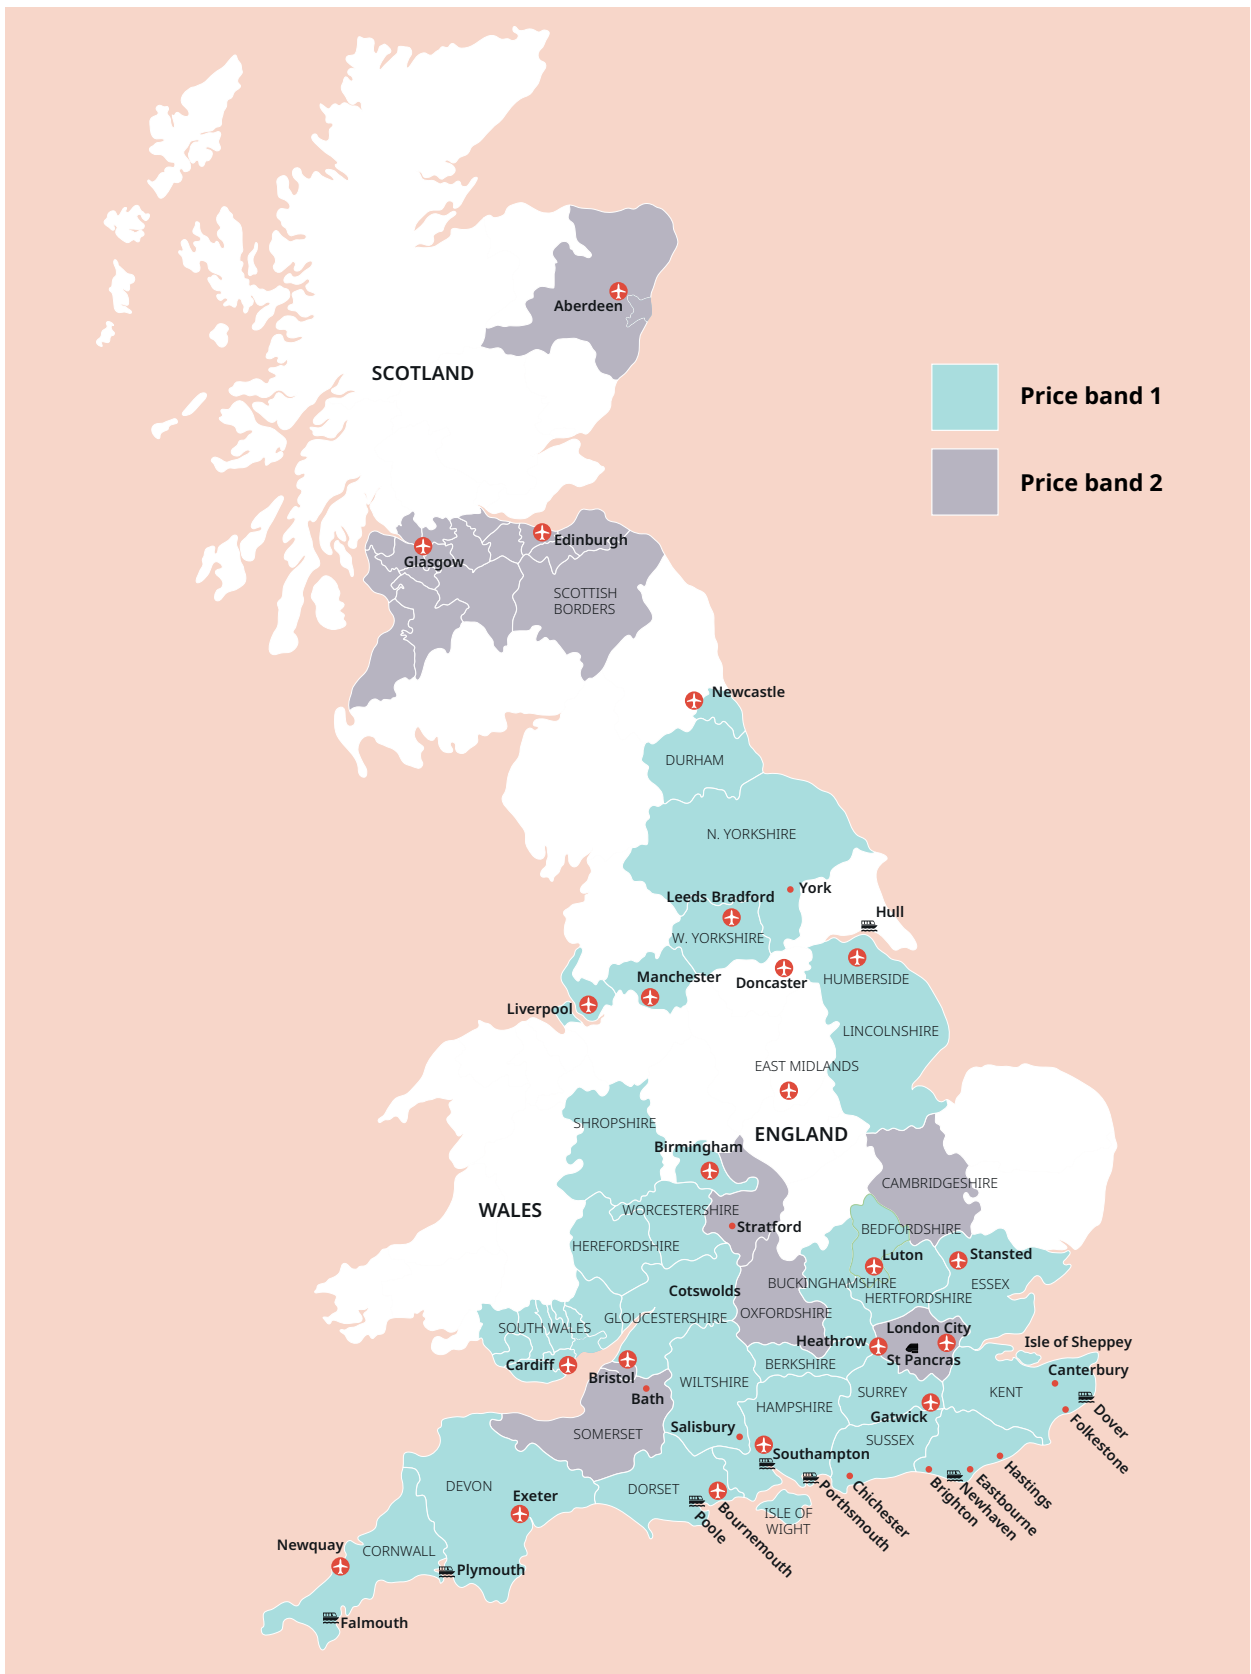

Countries

20 languages
30+ countries worldwide

UK English

UK English

Tower Bridge, London

Cornwall

Classic home tuition language programme

Price Band	15hrs lessons	20hrs lessons	25hrs lessons	30hrs lessons	Extra night full board
1	£1,030	£1,220	£1,410	£1,595	£110
2	£1,145	£1,335	£1,525	£1,710	£120