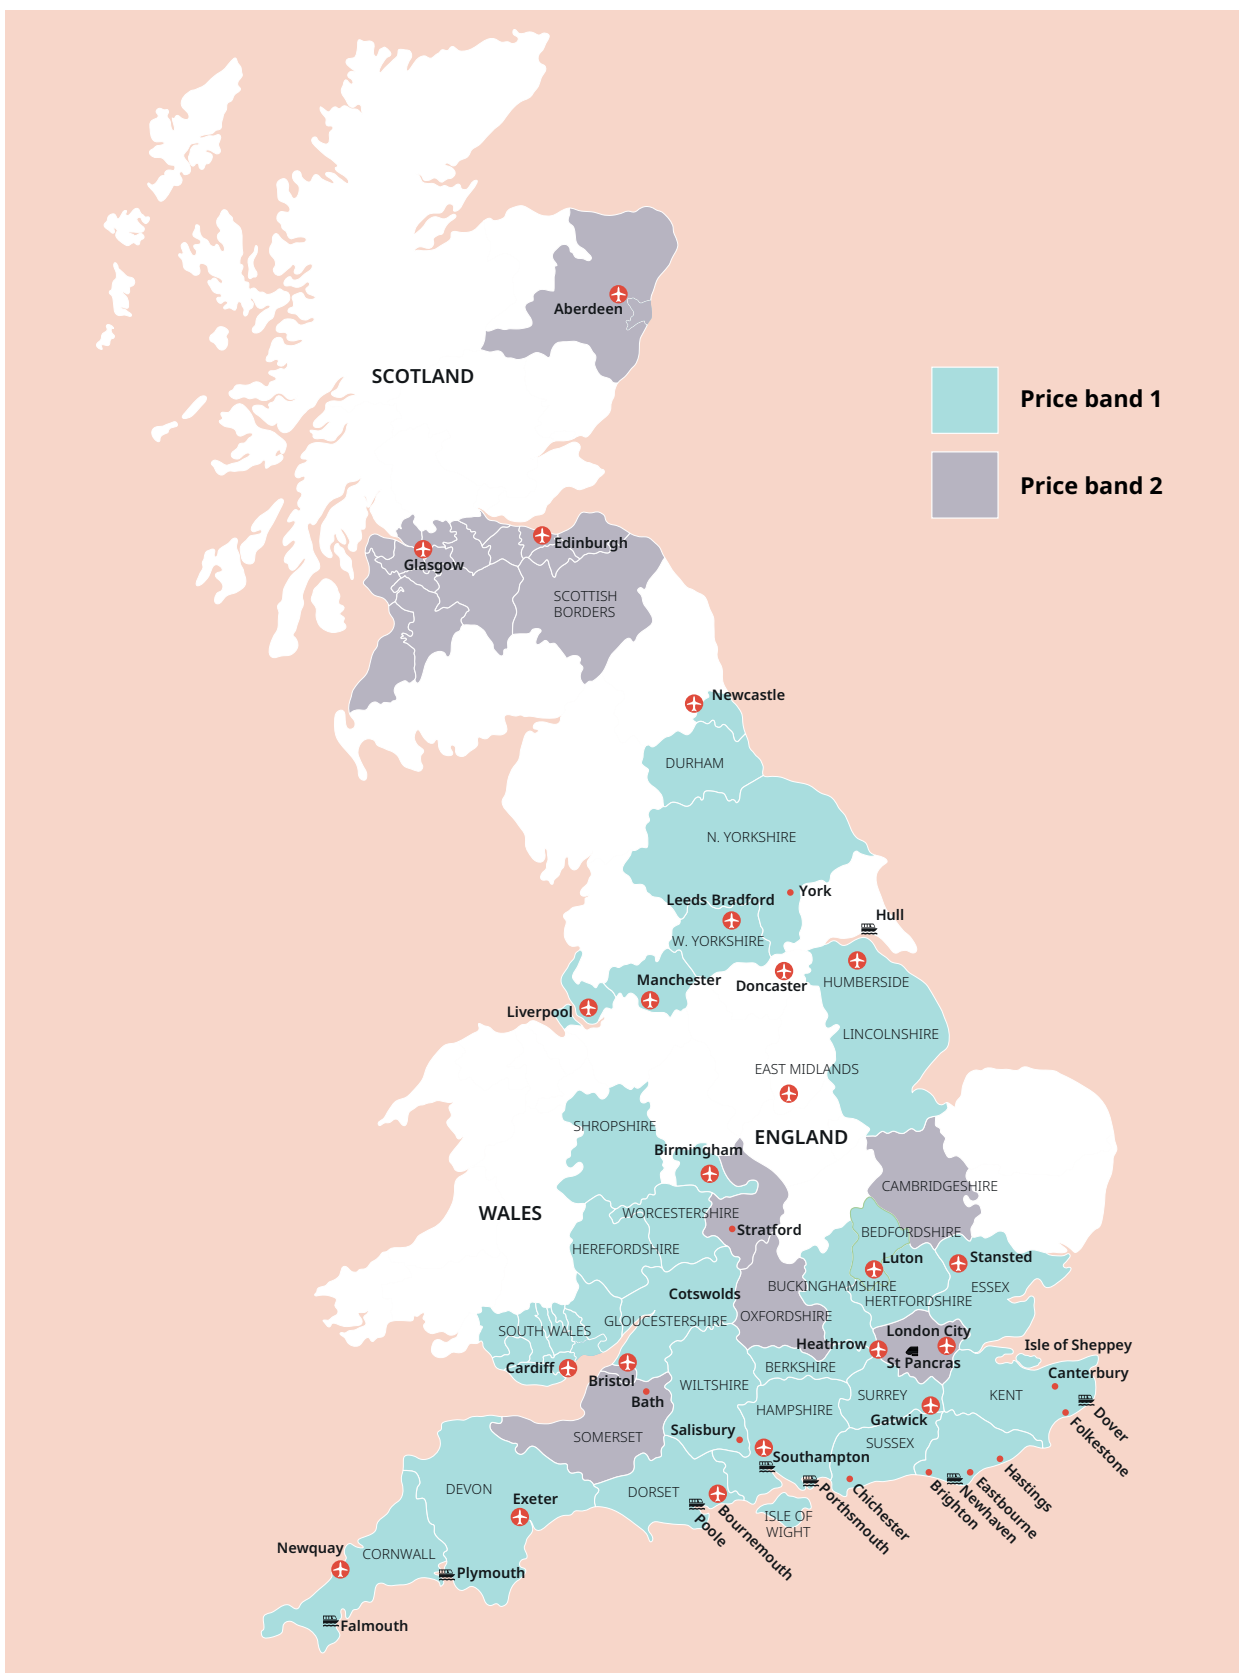

UK English

UK English

Tower Bridge, London

Cornwall

Classic home tuition language programme

Price Band	15hrs lessons	20hrs lessons	25hrs lessons	30hrs lessons	Extra night full board
1	£1,030	£1,220	£1,410	£1,595	£110
2	£1,145	£1,335	£1,525	£1,710	£120