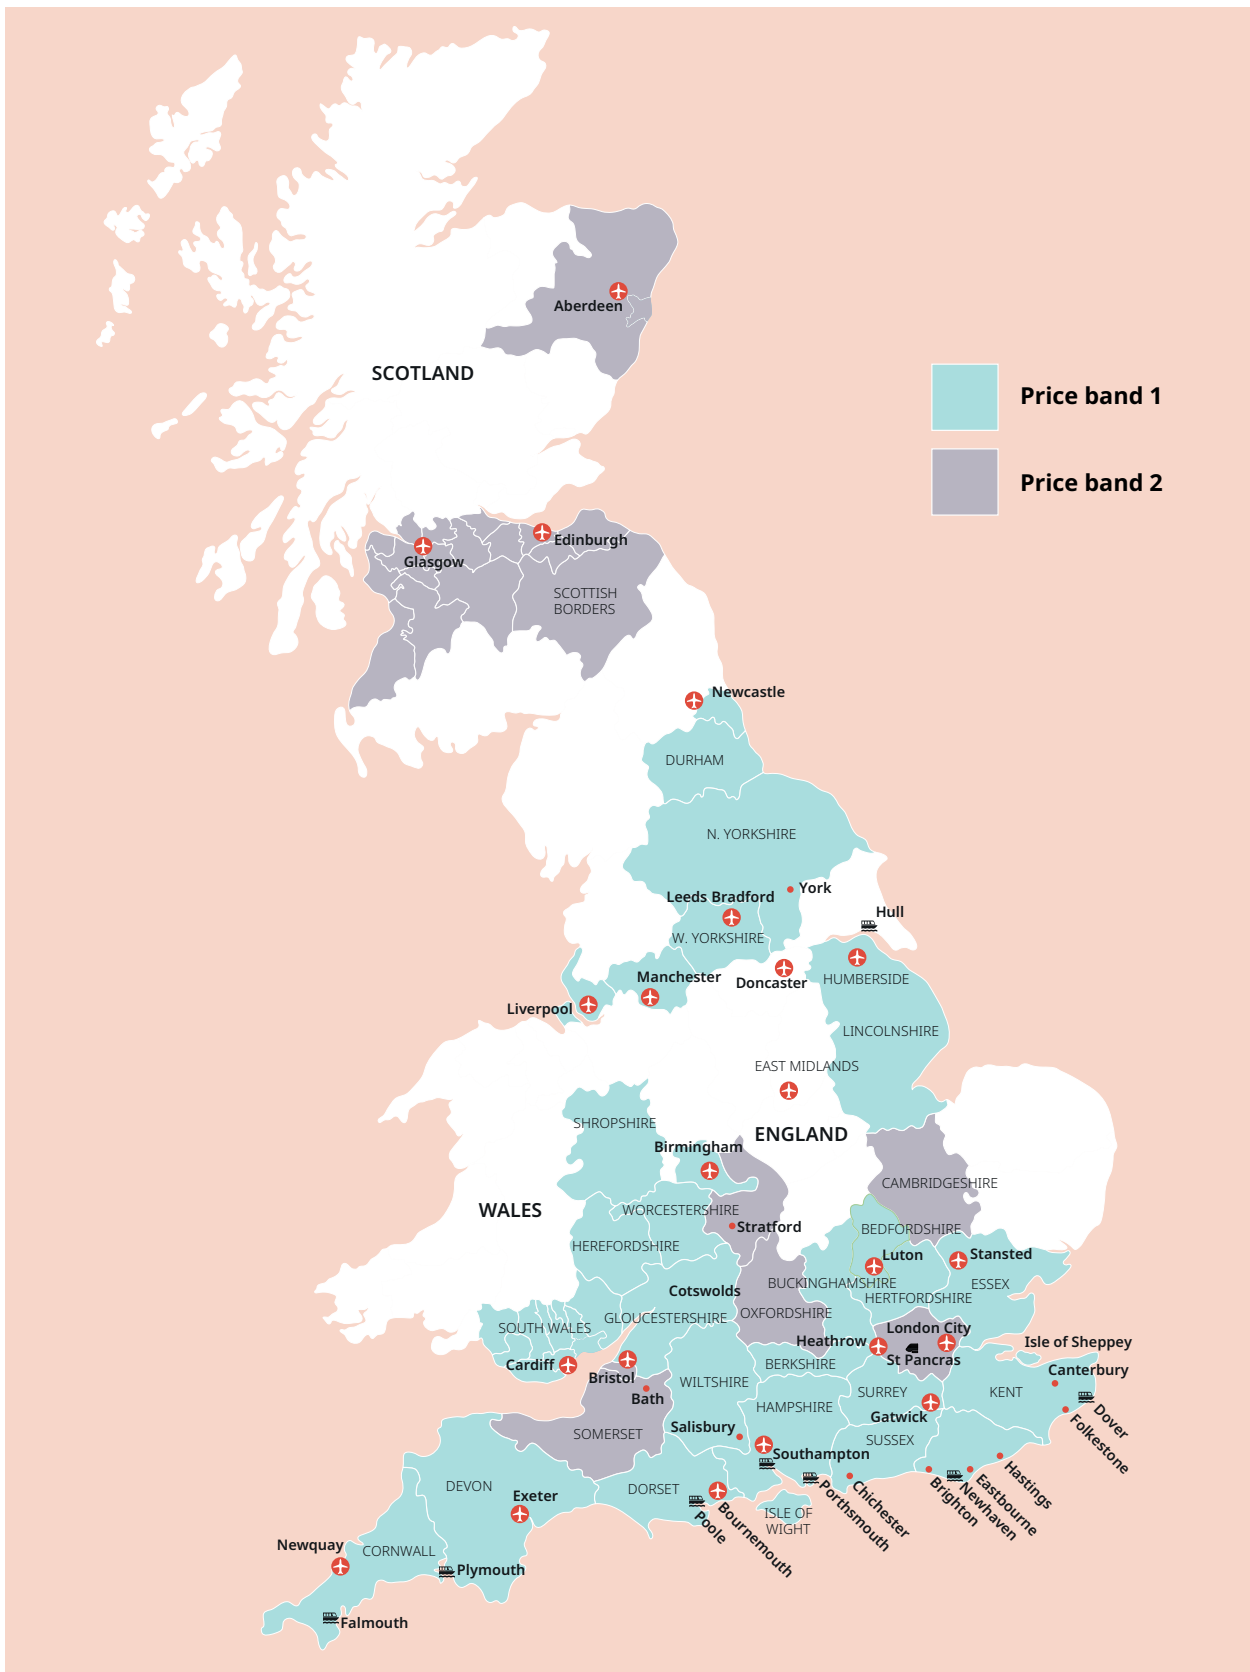

Countries

20 languages
30+ countries worldwide

UK English

UK English

Tower Bridge, London

Cornwall

Classic home tuition language programme

Price Band	15hrs lessons	20hrs lessons	25hrs lessons	30hrs lessons	Extra night full board
1	£1,030	£1,220	£1,410	£1,595	£110
2	£1,145	£1,335	£1,525	£1,710	£120