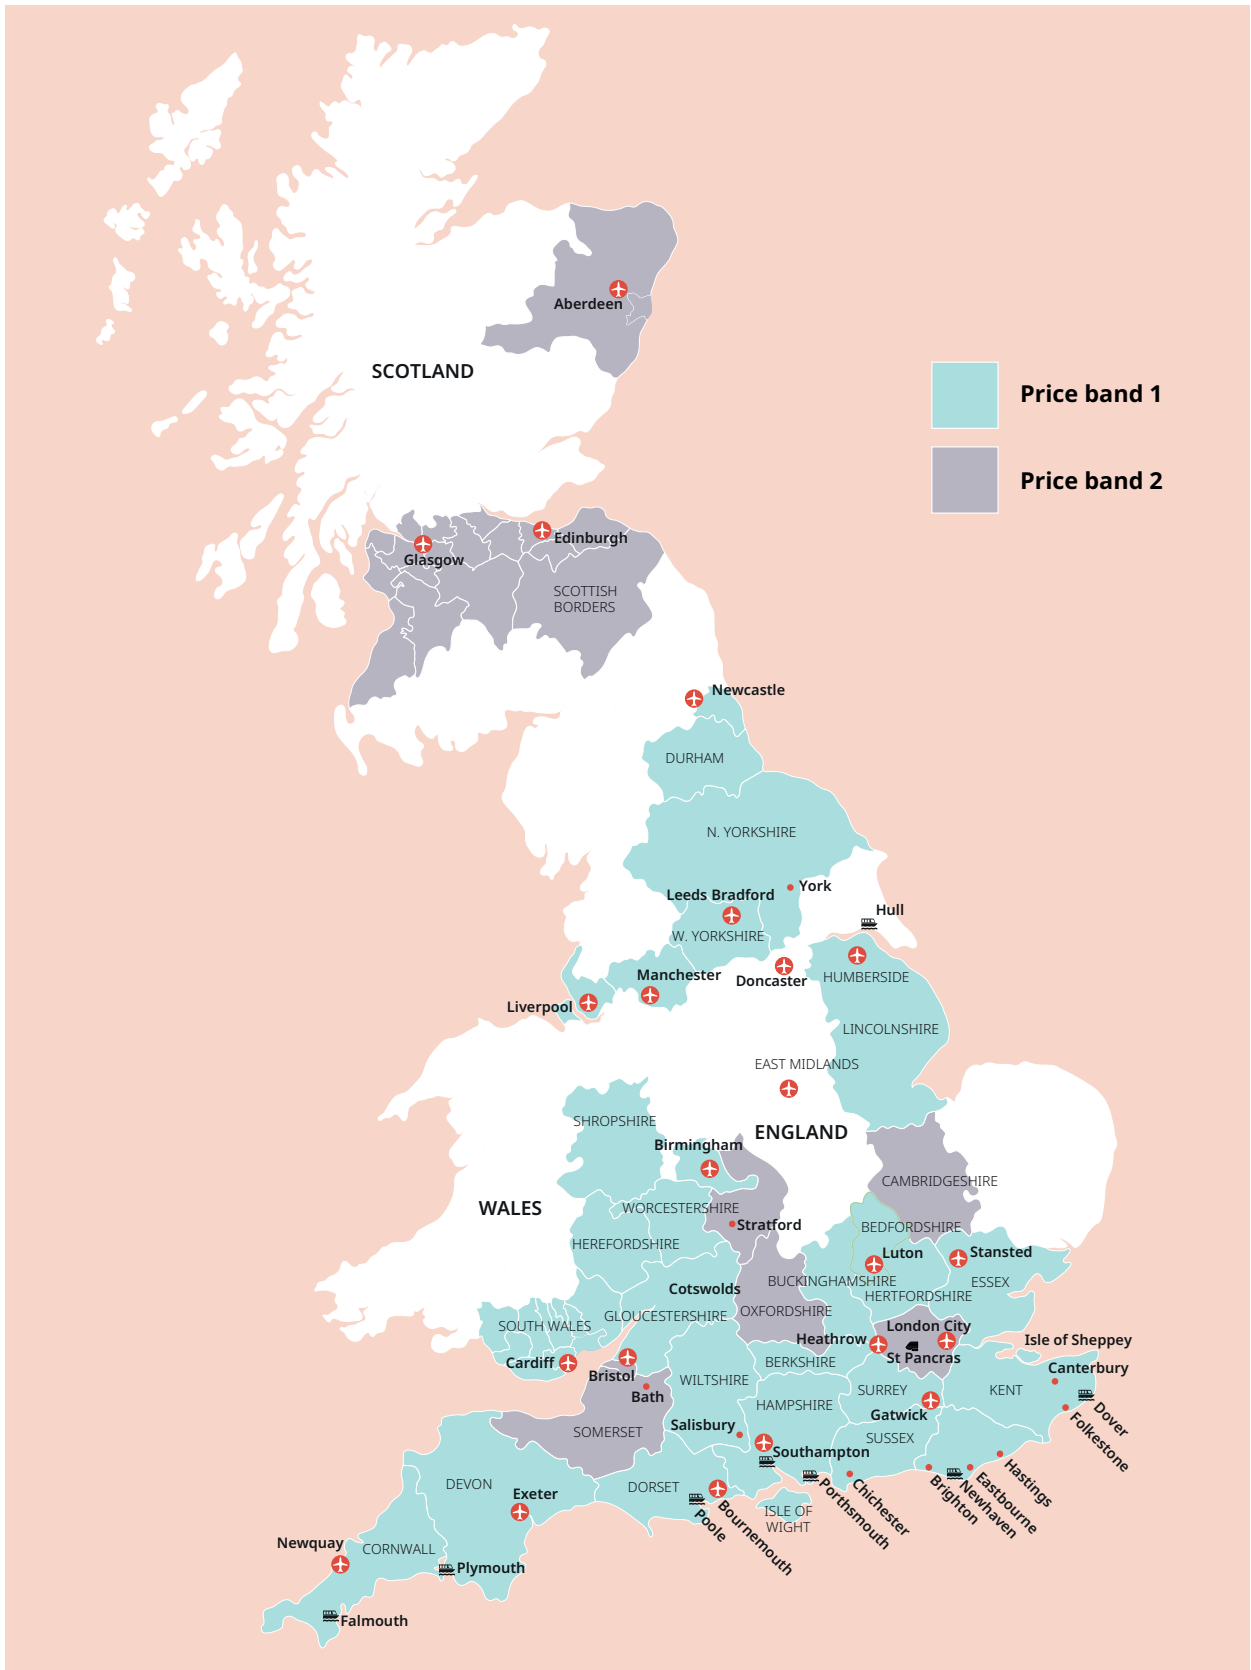

UK English

LanguageCourse^{net} Book at worldwide lowest price at: <https://www.languagecourse.net/school-study--live-in-your-teachers-home-tours.php3>

+1 646 503 18 10	+44 330 124 03 17	+34 93 220 38 75	+33 1-78416974	+41 225 180 700	+49 221 162 56897	+43 720116182
+31 858880253	+7 4995000466	+46 844 68 36 76	+47 219 30 570	+45 898 83 996	+39 02-94751194	+48 223 988 072
	+81 345 895 399	+52 213 958 08 76	+86 19816218990