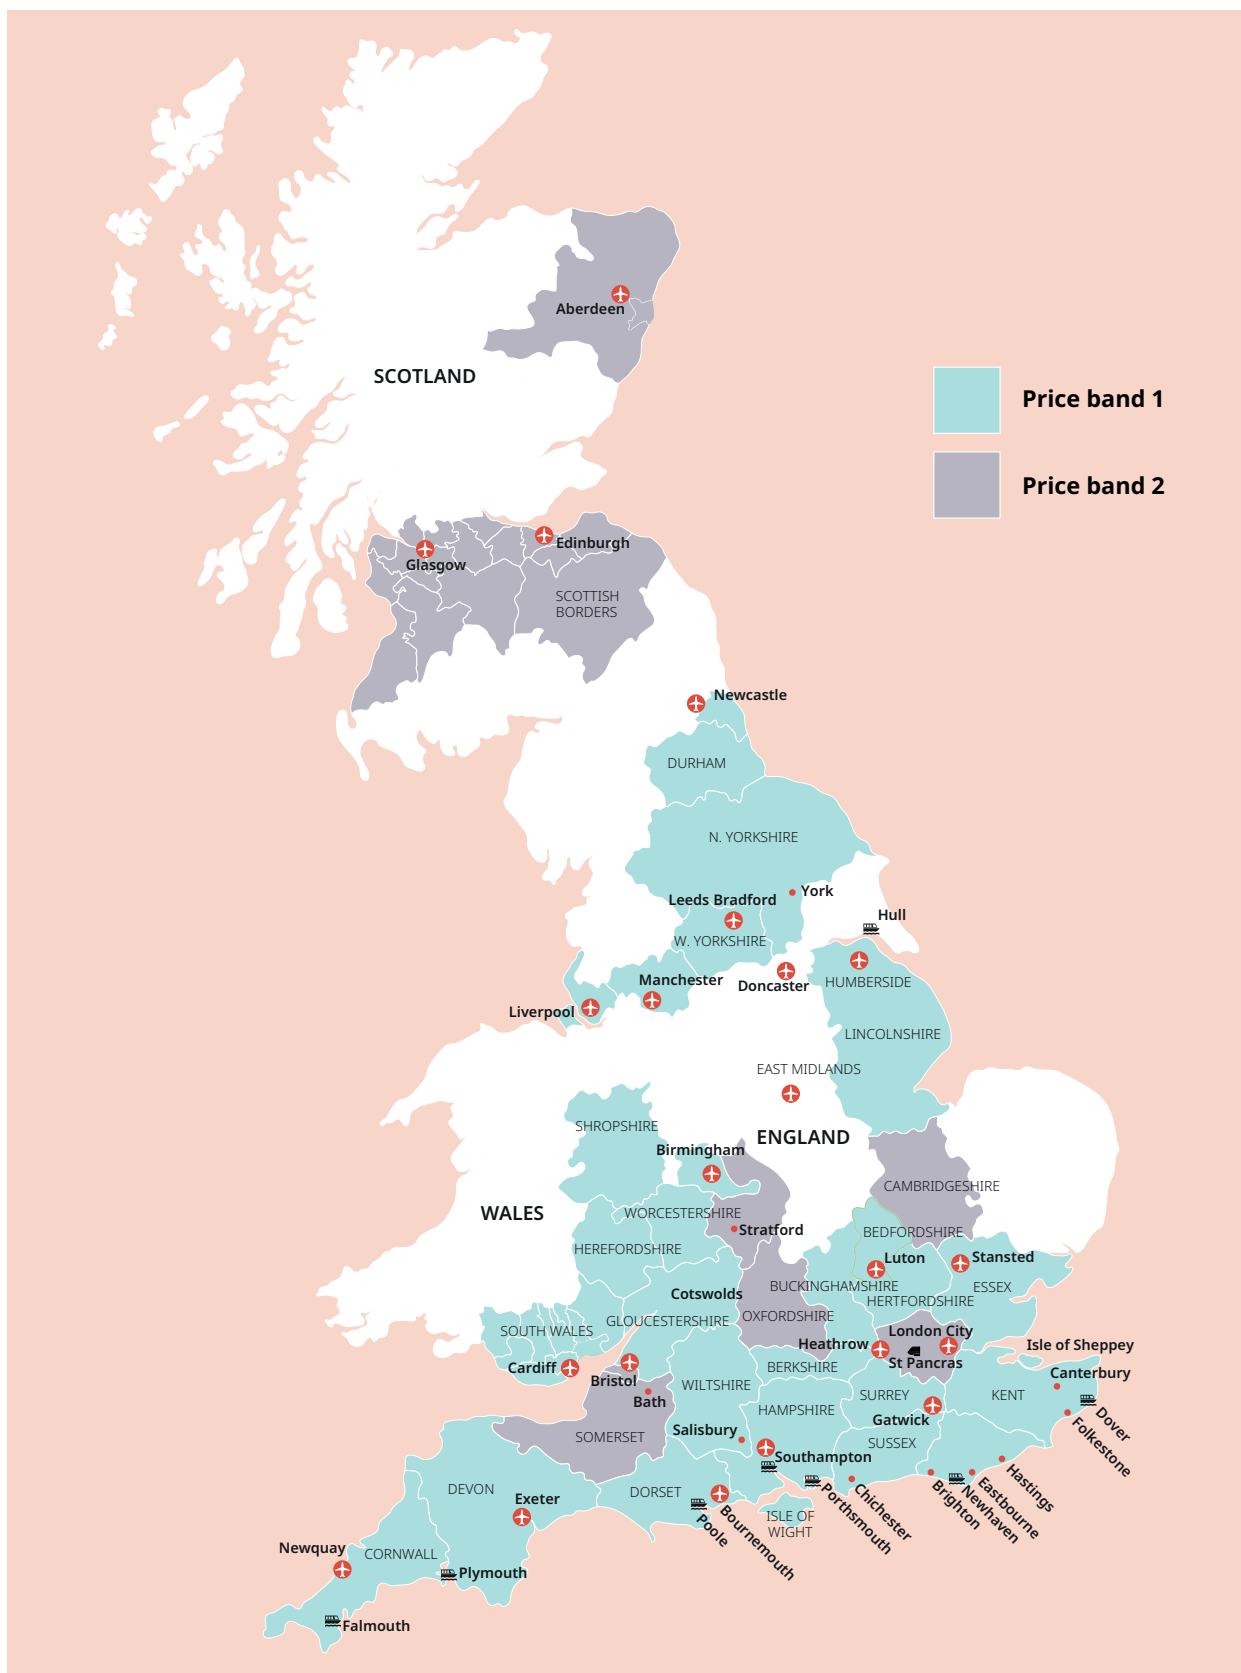

UK English

LanguageCourse^{net} Book at worldwide lowest price at: <https://www.languagecourse.net/school-study--live-in-your-teachers-home-warsaw.php3>

+1 646 503 18 10	+44 330 124 03 17	+34 93 220 38 75	+33 1-78416974	+41 225 180 700	+49 221 162 56897	+43 720116182
+31 858880253	+7 4995000466	+46 844 68 36 76	+47 219 30 570	+45 898 83 996	+39 02-94751194	+48 223 988 072
	+81 345 895 399	+52 213 958 08 76	+86 19816218990