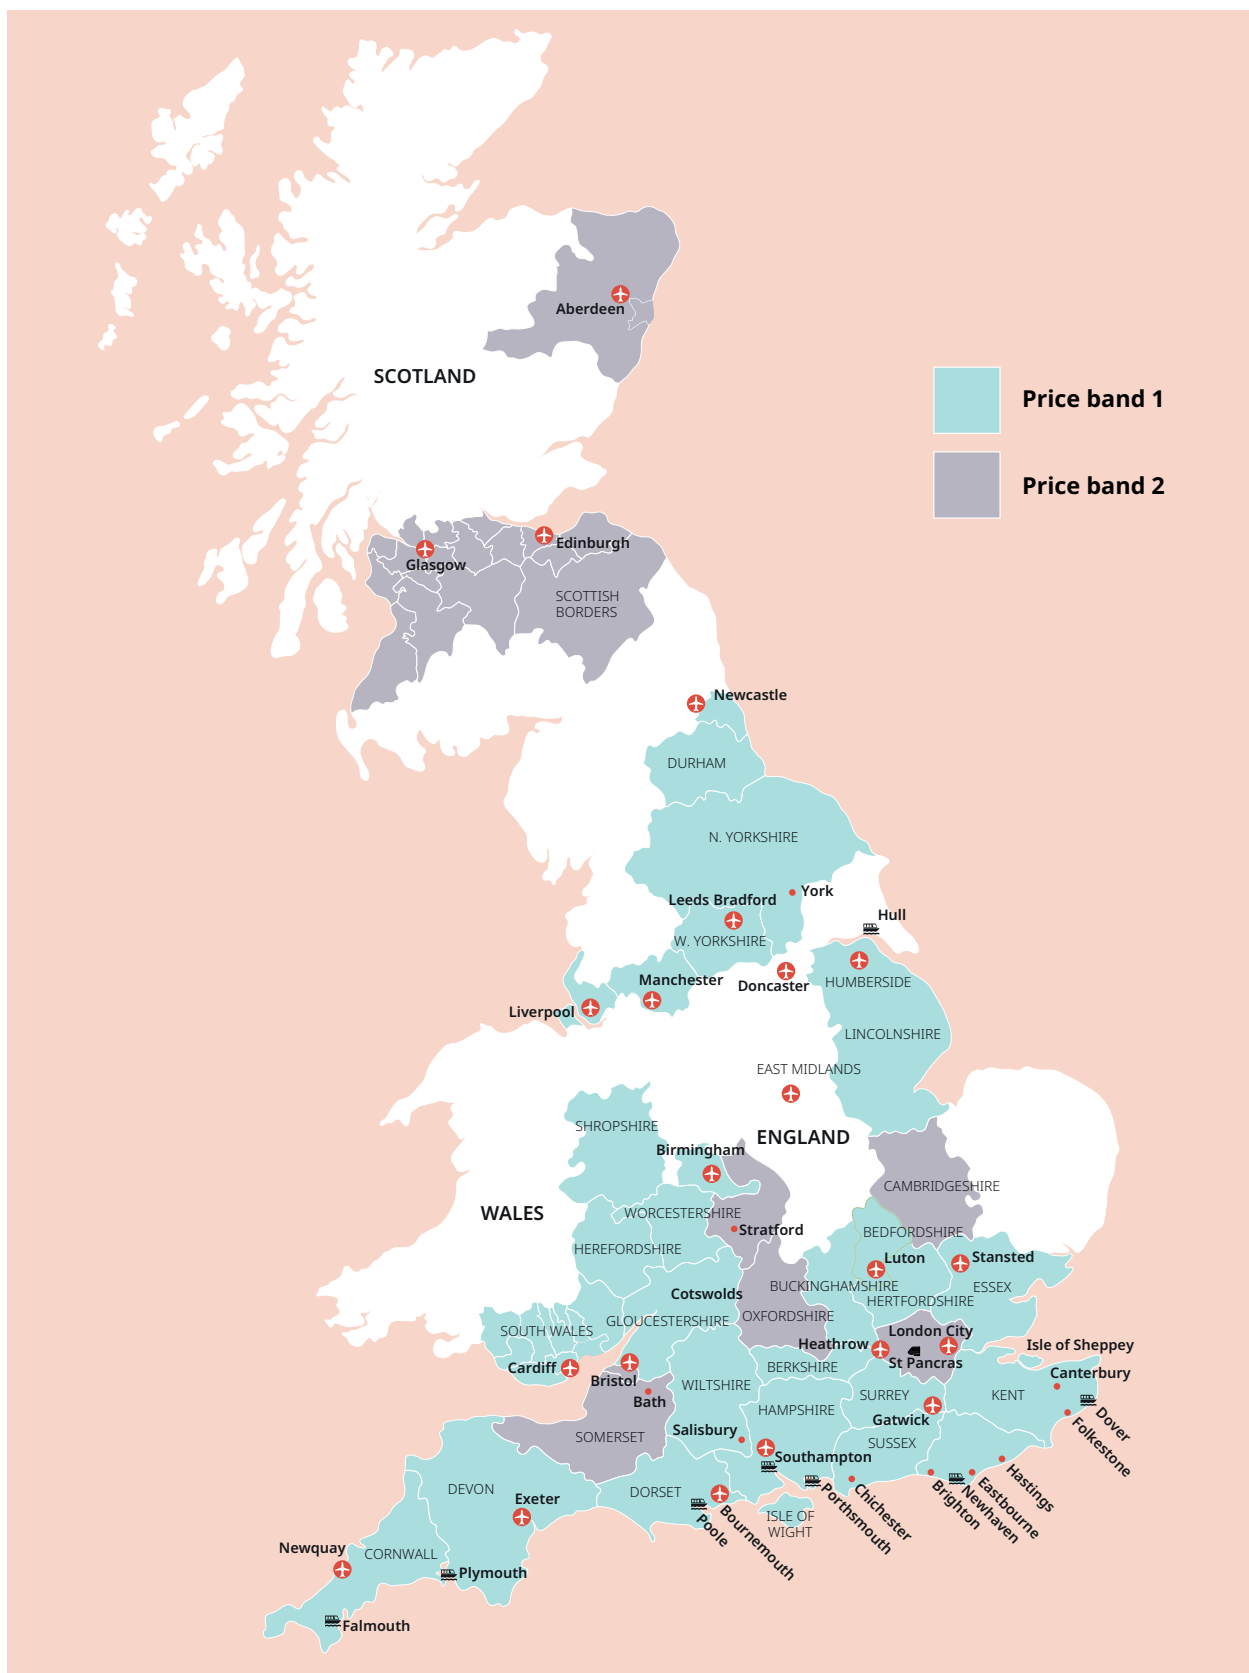

UK English

LanguageCourse^{net} Book at worldwide lowest price at:

<https://www.languagecourse.net/school-study--live-in-your-teachers-home-wiesbaden.php3>

🇺🇸 +1 646 503 18 10
🇧🇷 +31 858880253

🇬🇧 +44 330 124 03 17
🇩🇪 +7 4995000466

🇪🇸 +34 93 220 38 75
🇫🇷 +46 844 68 36 76

🇩🇪 +33 1-78416974
🇩🇪 +47 219 30 570

🇨🇦 +41 225 180 700
🇨🇦 +45 898 83 996

🇩🇪 +49 221 162 56897
🇮🇹 +39 02-94751194

🇩🇪 +43 720116182
🇩🇪 +48 223 988 072

🇨🇦 +81 345 895 399

🇩🇪 +55 213 958 08 76

🇨🇦 +86 19816218990