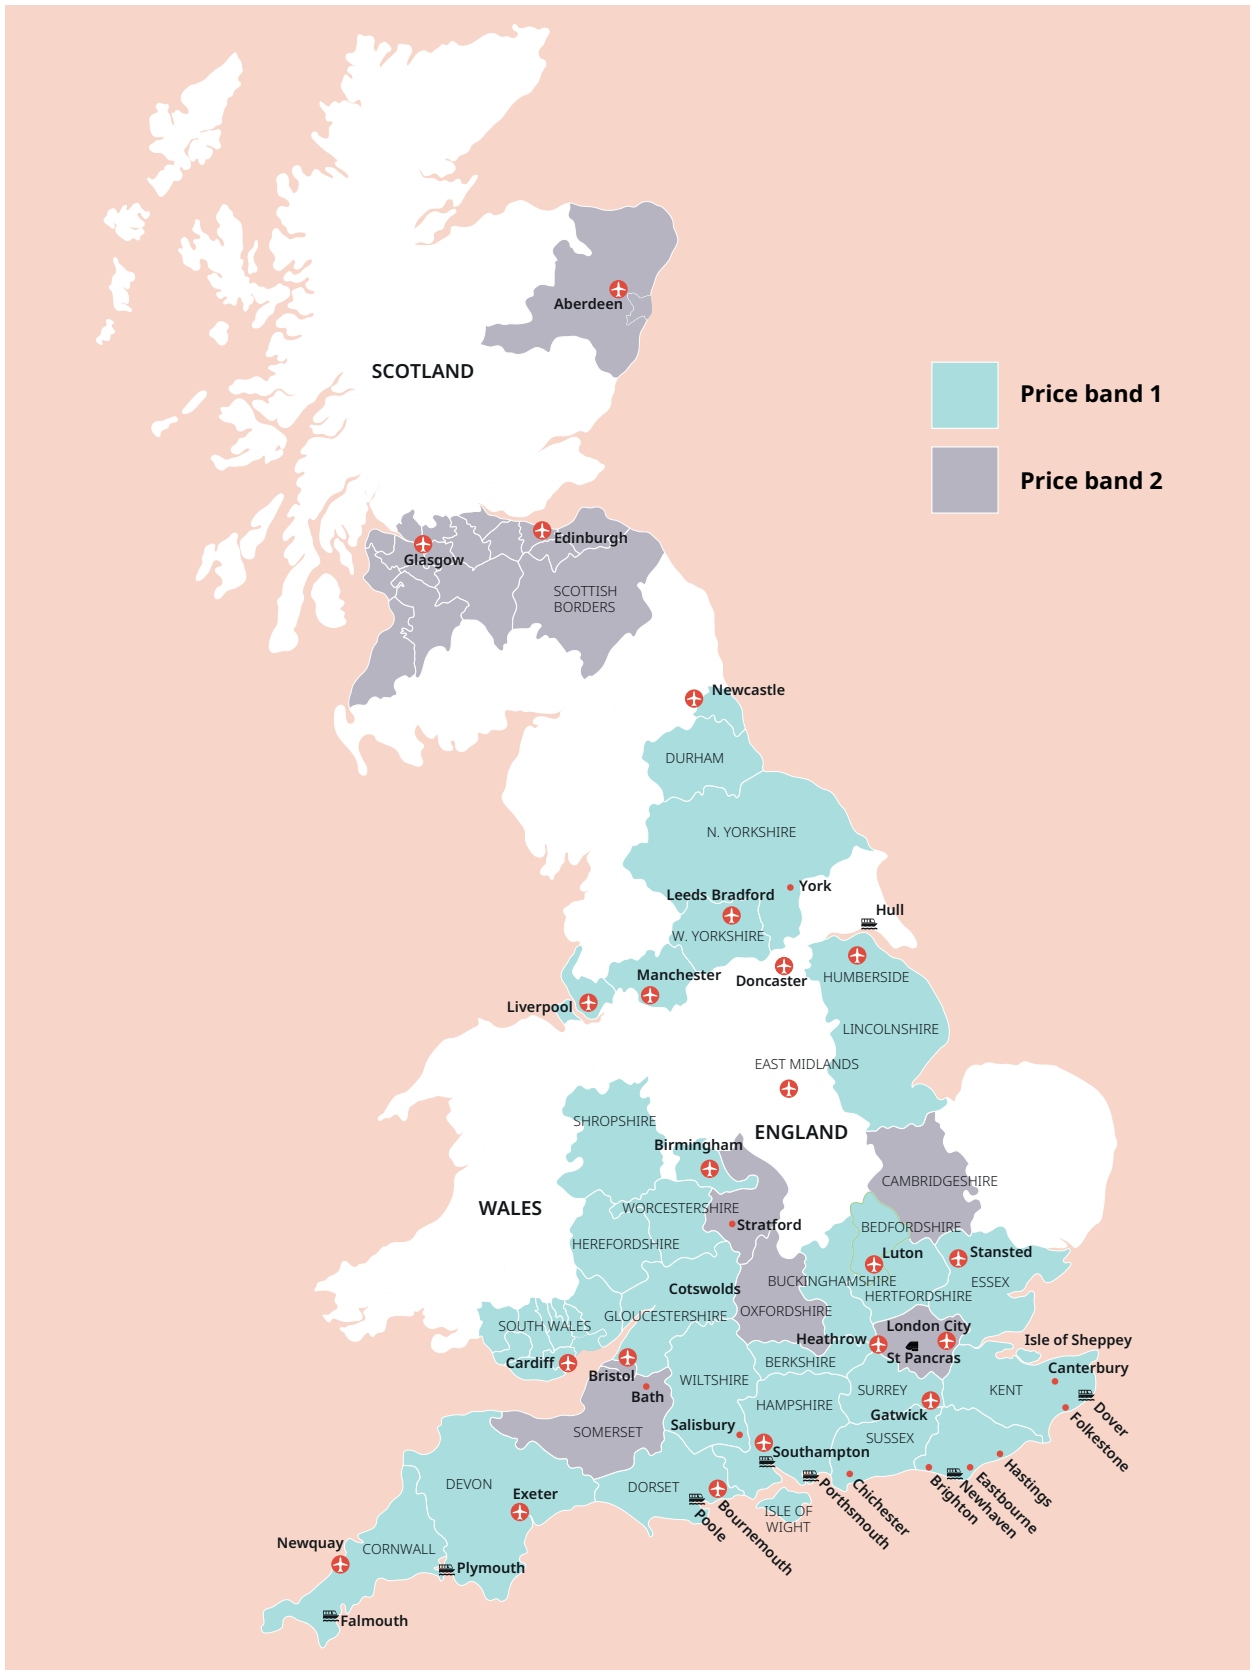

 +43 720116182
 +48 223 988 072

UK English

UK English

Tower Bridge, London

Cornwall

Classic home tuition language programme

Price Band	15hrs lessons	20hrs lessons	25hrs lessons	30hrs lessons	Extra night full board
1	£1,030	£1,220	£1,410	£1,595	£110
2	£1,145	£1,335	£1,525	£1,710	£120