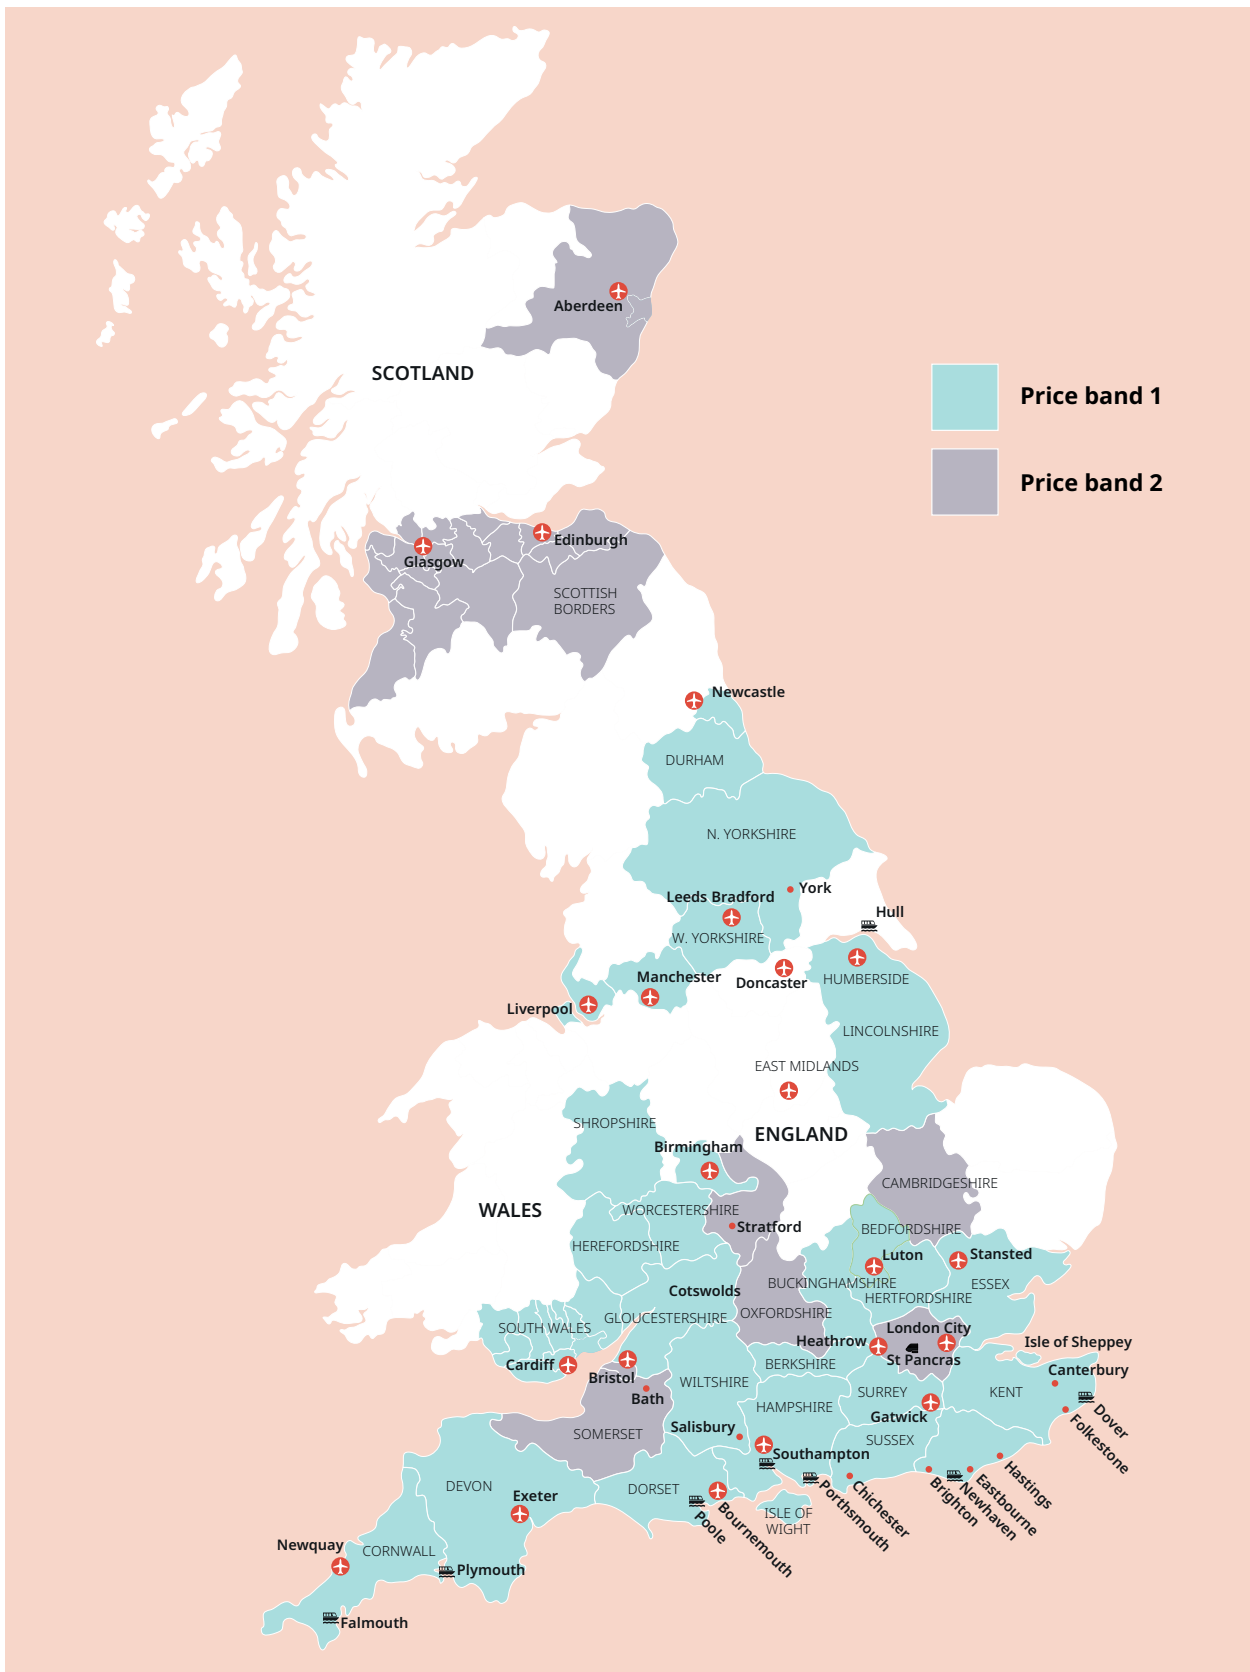

UK English

LanguageCourse^{net} Book at worldwide lowest price at:

<https://www.languagecourse.net/school-study--live-in-your-teachers-home-sharjah.php3>

+1 646 503 18 10

+44 330 124 03 17

+34 93 220 38 75

+33 1-78416974

+41 225 180 700

+49 221 162 56897

+43 720116182

+31 858880253

+7 4995000466

+46 844 68 36 76

+47 219 30 570

+45 898 83 996

+39 02-94751194

+48 223 988 072

+81 345 895 399

+85 213 958 08 76

+86 19816218990