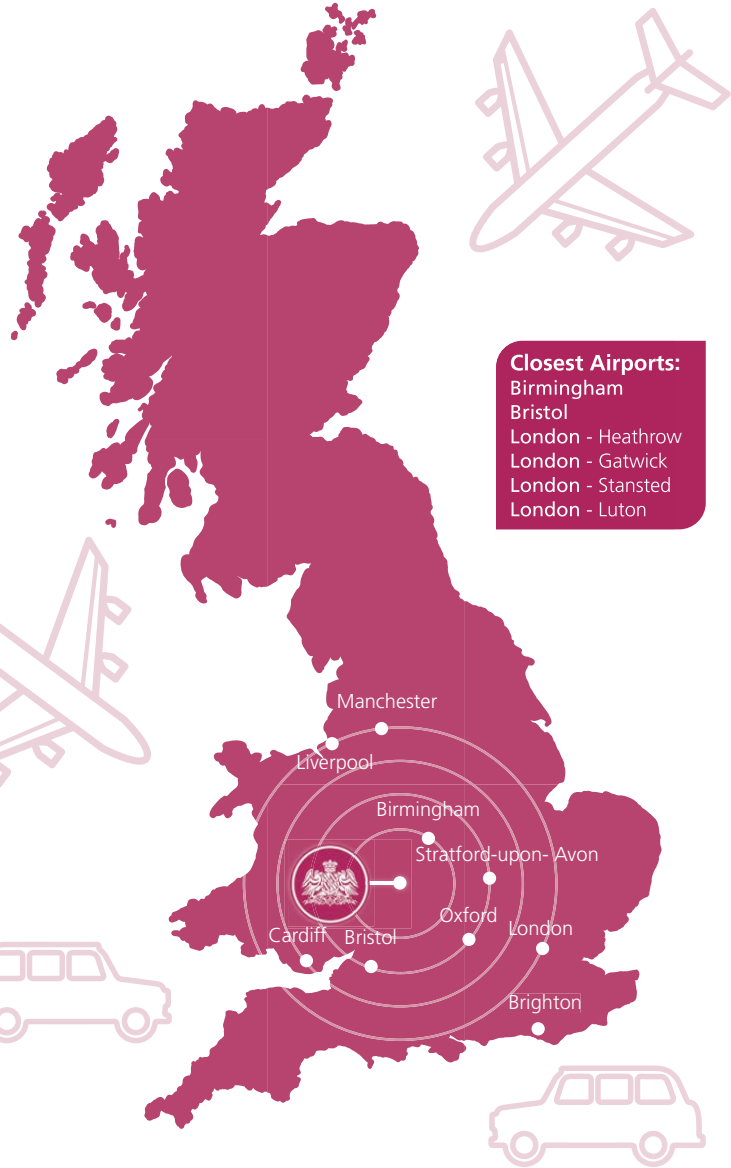

Closest Airports:
Birmingham
Bristol
London - Heathrow
London - Gatwick
London - Stansted
London - Luton