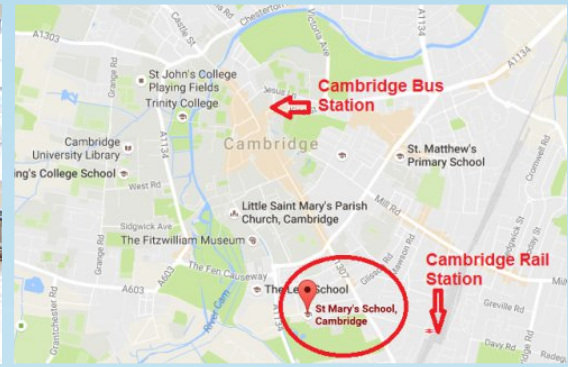

St Mary's School

St. Mary's school is where our **junior courses** are held during the summer. The school is situated **in the heart of the university city of Cambridge**, only a few minutes' walk from the public library, Cambridge Arts Theatre and most of the restaurants, cafeterias, cinemas and designer shops.