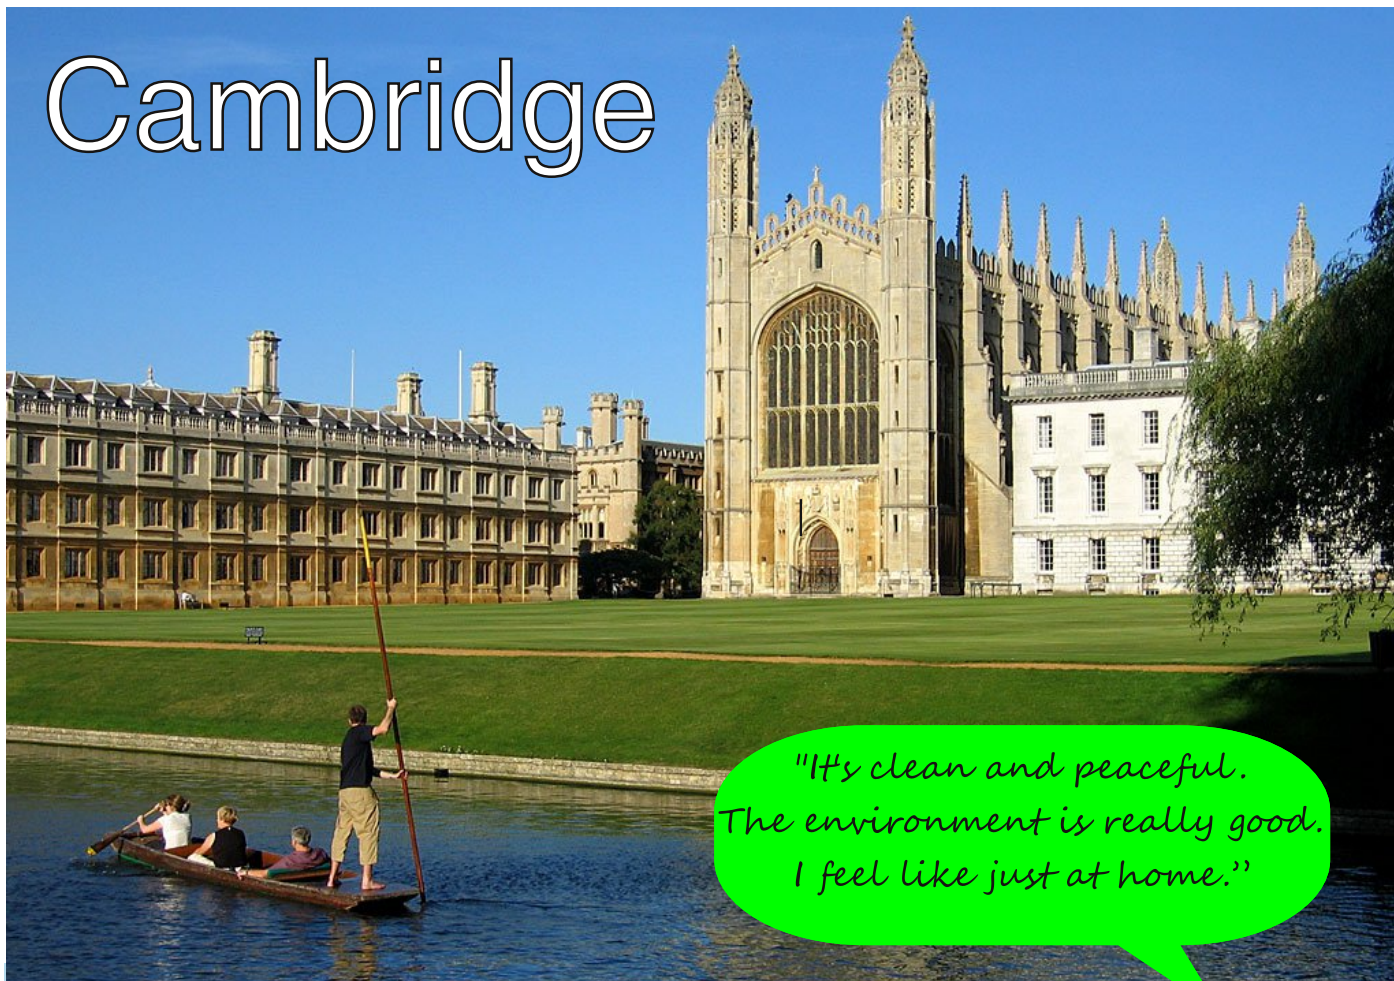

 +43 720116182
 +48 223 988 072

Cambridge

"It's clean and peaceful.
The environment is really good.
I feel like just at home."

Cambridge is a beautiful old English university city and is acknowledged the world over as the **centre of education and language learning**.

In the summer the city is alive with **visitors from all over the world** and this is a particularly good time to visit and enjoy the traditional pursuit of punting on the River Cam.

Cambridge is **clean, vibrant and safe**, and all major attractions are within walking distance from the school. We are sure you will enjoy spending time in this beautiful and unique city – the perfect place to study!