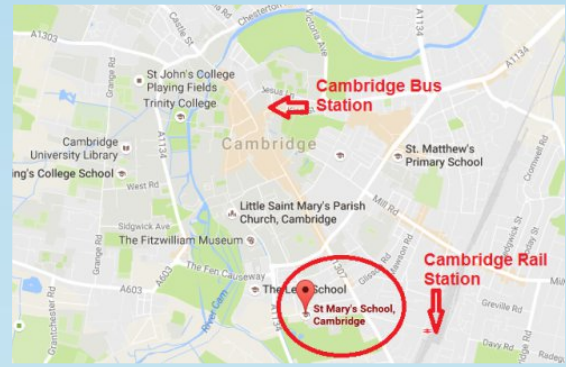

St Mary's School

St. Mary's school is where our **junior courses** are held during the summer. The school is situated **in the heart of the university city of Cambridge**, only a few minutes' walk from the public library, Cambridge Arts Theatre and most of the restaurants, cafeterias, cinemas and designer shops.