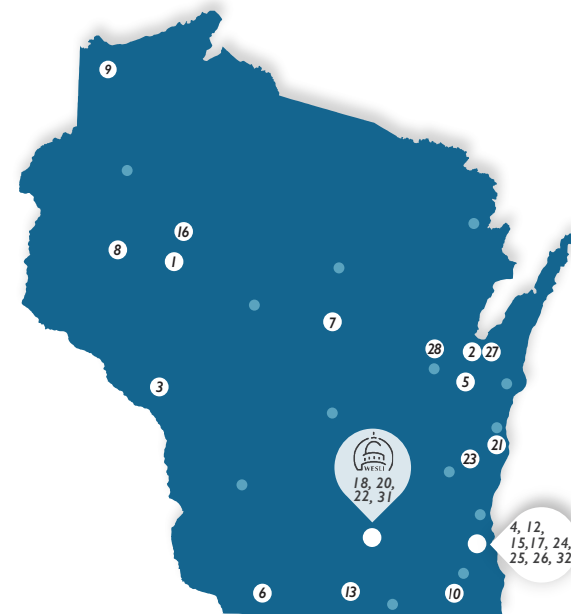

## UNIVERSITIES & COLLEGES ACCEPTING A WESLI RECOMMENDATION

Studying at WESLI is your first step toward a U.S. university!

1. University of Wisconsin - Eau Claire
2. University of Wisconsin - Green Bay
3. University of Wisconsin - La Crosse
4. University of Wisconsin - Milwaukee
5. University of Wisconsin - Oshkosh
6. University of Wisconsin - Platteville
7. University of Wisconsin - Stevens Point
8. University of Wisconsin - Stout
9. University of Wisconsin - Superior
10. University of Wisconsin - Whitewater
11. University of Wisconsin Colleges (13 Locations)
12. Alverno College
13. Beloit College
14. Carroll College, Montana
15. Carroll University
16. Chippewa Valley Technical College
17. Concordia University
18. Edgewood College
19. Full Sail University, Florida
20. Herzing University
21. Lakeland College
22. Madison College (MATC)
23. Marian University
24. Marquette University
25. Milwaukee School of Engineering
26. Mount Mary University
27. Northeast Wisconsin Technical College

28. Saint Norbert College
29. Spokane Falls Community College
30. Texas Wesleyan University
31. Upper Iowa University
32. Wisconsin Lutheran College

● UW Colleges (13 locations)

Numbers 14, 19, 29 and 30 are outside of Wisconsin